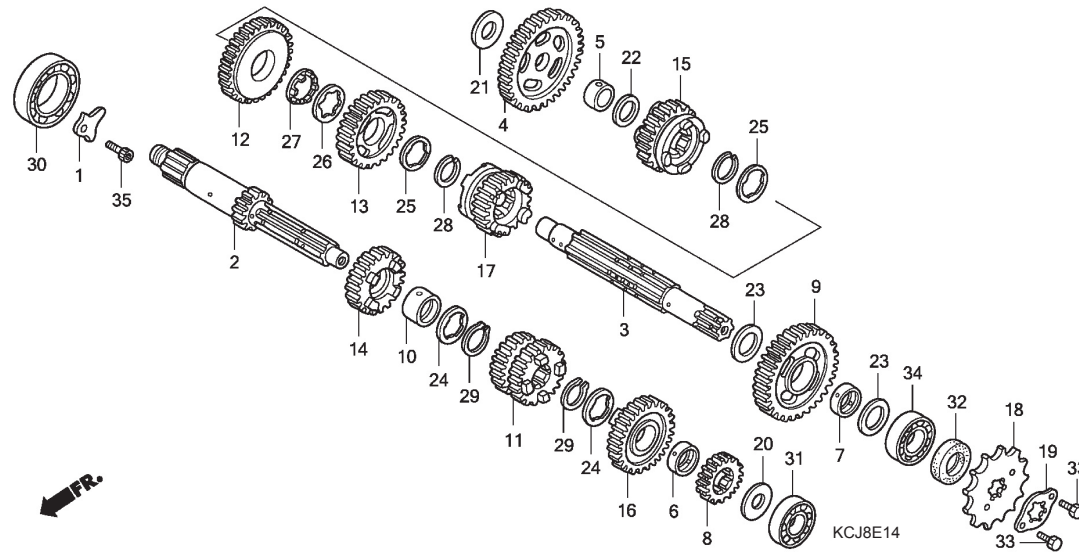

# E - 14

## Transmission

Bagian yang diservice	F.R.T.	Nomor Petunjuk	Nomor Part	Uraian Part	Jumlah	Nomor Serie	Catatan
MAINSHAFT, TRANSMISSION.....	4.5	26	90464-360-000	WASHER, COUNTERSHAFT THIRD SPLINE	1		
.Replace countershaft add .....	0.2	27	90465-360-000	WASHER, LOCK	1		
COUNTERSHAFT, TRANSMISSION ....	4.5	28	90601-437-000	CIRCLIP, EXTERNAL, 22MM	2		
.Replace mainshaft add.....	0.2	29	90605-200-000	SET RING, 20MM	2		
SPROCKET, DRIVE .....	0.2	30	91005-KCN-003	BEARING, RADIAL BALL, 20X55X11	1		
BEARING, MAINSHAFT :RIGHT .....	4.5						
BEARING, MAINSHAFT :BOTH.....	4.7	31	91015-KK6-003	BEARING, RADIAL BALL, 6202U	1		
BEARING, MAINSHAFT AND		32	91201-KCS-920	OIL SEAL, 20X34X7	1		
COUNTERSHAFT :ALL.....	4.9	33	92101-06010-0A	BOLT, HEX., 6X10	2		
BEARING, MAINSHAFT :LEFT .....	4.5	34	96100-62040-00	BEARING, RADIAL BALL, 6204	1		
BEARING, COUNTERSHAFT :LEFT ....	4.5	35	96600-06016-08	BOLT, SOCKET, 6X16	1		