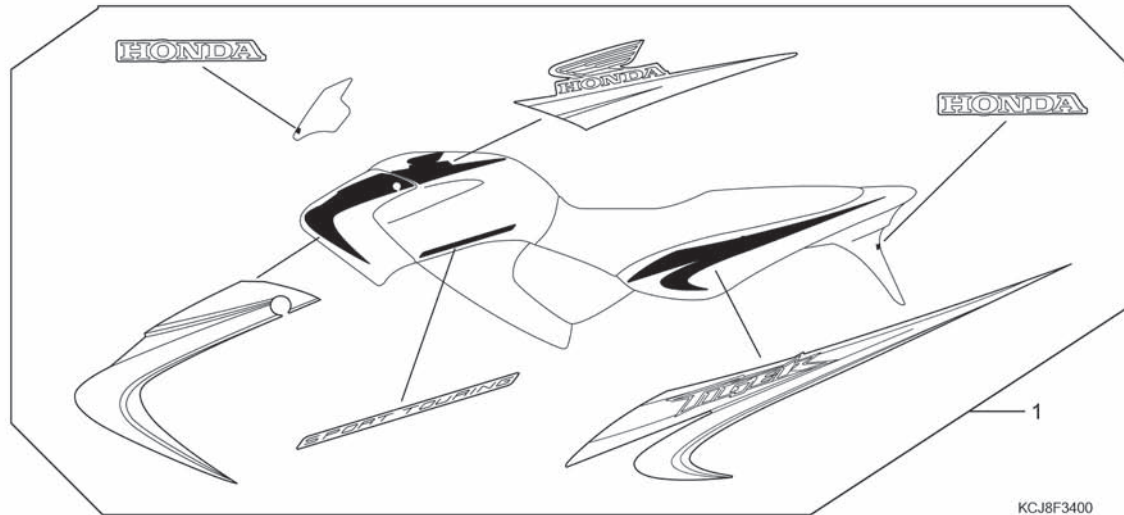

F - 34
Stripe
(Tiger Revo)

No. Service item	F.R.T.	No.	Part Number	Description	QTY	Notes		
NO INFORMATION		1	871X0-KCJ-660ZA	STRIPE SET BLACK RED	1	SPOKE WHEEL		
			871X0-KCJ-660ZB	STRIPE SET BLACK BLUE	(1)	SPOKE WHEEL		
			871X0-KCJ-660ZC	STRIPE SET BLUE SILVER	(1)	SPOKE WHEEL		
					871X0-KCJ-670ZA	STRIPE SET BLACK	(1)	CAST WHEEL
					871X0-KCJ-670ZB	STRIPE SET RED	(1)	CAST WHEEL
					871X0-KCJ-670ZC	STRIPE SET BLUE	(1)	CAST WHEEL
					871X0-KCJ-670ZD	STRIPE SET SILVER	(1)	CAST WHEEL