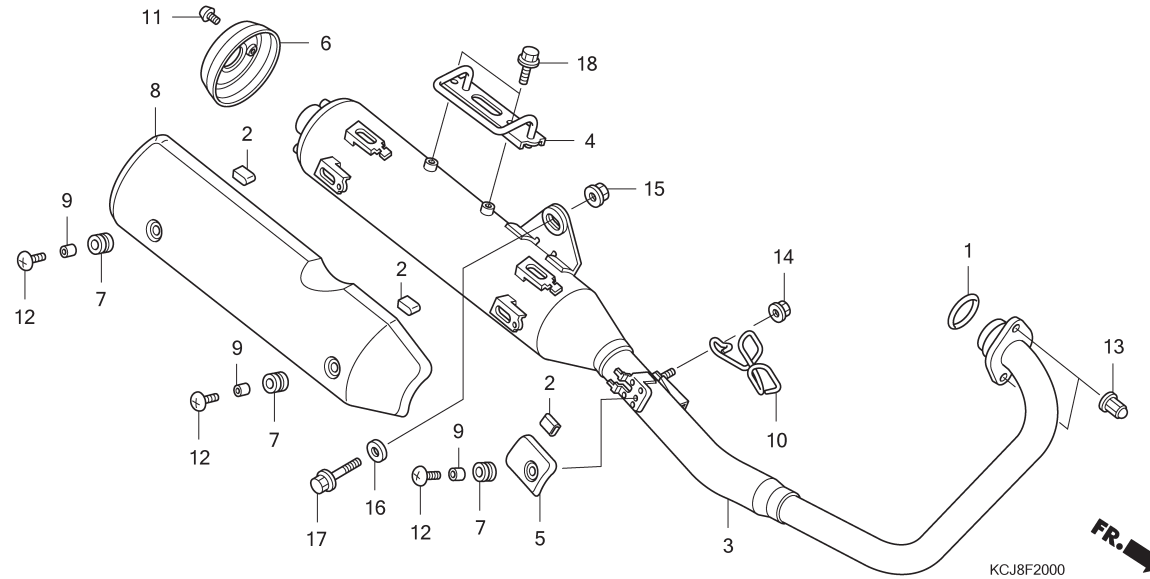

F - 20 Exhaust Muffler

No.	Service item	F.R.T.	No.	Part Number	Description	QTY	Notes
1	GASKET, EXHAUST PIPE	0.2	1	18291-MN5-650	GASKET, EX. PIPE	1	
3	MUFFLER.....	0.3	2	18293-KPK-900	RUBBER, PROTECTOR PACKING	4	
6	CAP, MUFFLER END	0.1	3	18300-KCJ-661	MUFFLER COMP., EX.	1	
8	PROTECTOR, MUFFLER	0.1	4	18312-KCJ-660	GUARD, MUFFLER	1	
			5	18313-KCJ-660	COVER, JOINT EXHAUST	1	
			6	18340-KCJ-660	COVER, TAIL CAP	1	
			7	18345-MBT-610	RUBBER, PROTECTOR MOUNTING	3	
			8	18355-KCJ-660	COVER, MUFFLER	1	TIGER REVO
				18355-KCJ-650	COVER, MUFFLER	(1)	NEW TIGER REVO
			9	33619-459-840	COLLAR, WINKER STAY	3	
			10	50125-KCJ-660	GUIDE, DRAIN HOSE	1	
			11	90101-KRY-900	BOLT, SPECIAL, 5X8	3	
			12	90108-KCJ-660	BOLT, BODY COVER SETTING	3	
			13	90304-MJ0-920	NUT, CAP, 7MM	2	
			14	94050-06000	NUT, FLANGE, 6MM	1	
			15	94050-10000	NUT, FLANGE, 10MM	1	
			16	94103-10000	WASHER, PLAIN, 10MM	1	
			17	95801-10055-00	BOLT, FLANGE, 10X55	1	
			18	96001-06008-02	BOLT, FLANGE, 6X8	2	