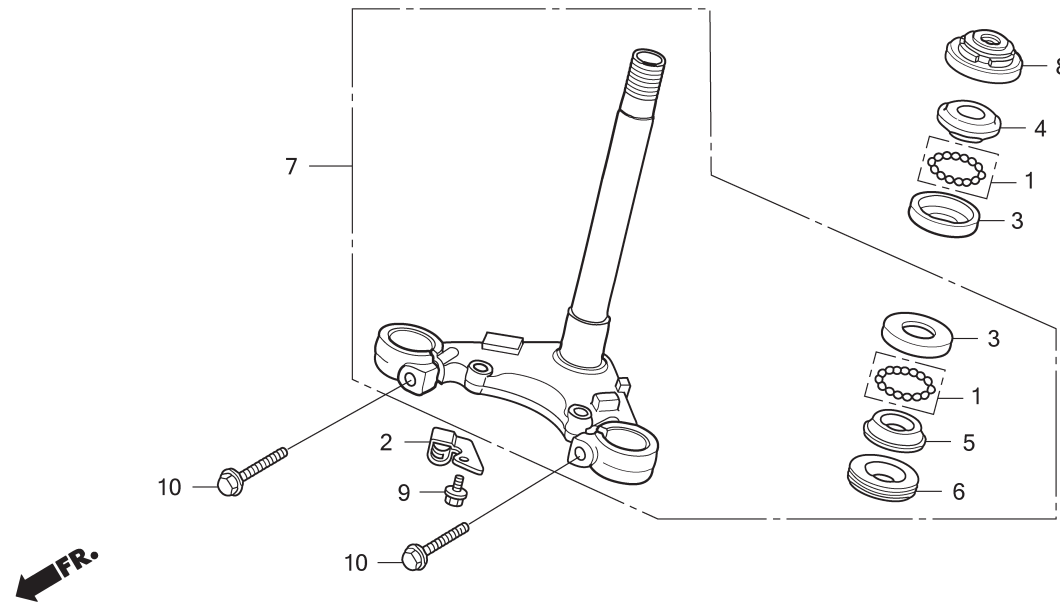

F - 6 Steering Stem

KCJ8F0600

No.	Service item	F.R.T.	No.	Part Number	Description	QTY	Notes
3	RACE, STEERING BALL :UPPER	1.0	1	06531-KAN-630	BALL ASSY., STEEL, #6X21	2	
	RACE, STEERING BALL :LOWER	1.0	2	45155-KCJ-660	CLAMPER A, FR. BRAKE	1	
	RACE, STEERING BALL :BOTH	1.0	3	50301-041-010	RACE, STEERING TOP BALL	2	
4	RACE, STEERING TOP CONE	0.5	4	53211-028-010	RACE, STEERING TOP CONE	1	
5	RACE, STEERING BOTTOM CONE ..	1.2	5	53212-030-010	RACE, STEERING BOTTOM CONE	1	
7	STEM OR SHAFT ASSY., STEERING	1.0	6	53214-001-010	DUST SEAL, STEERING HEAD	1	
8	THREAD, STEERING HEAD TOP	0.5	7	53219-KCJ-660	STEM SUB ASSY., STEERING	1	
			8	53220-074-000	THREAD COMP., STEERING HEAD TOP	1	
			9	90102-KGH-900	BOLT, FLANGE, 6X10	1	
			10	95801-08040-07	BOLT, FLANGE, 8X40	2	