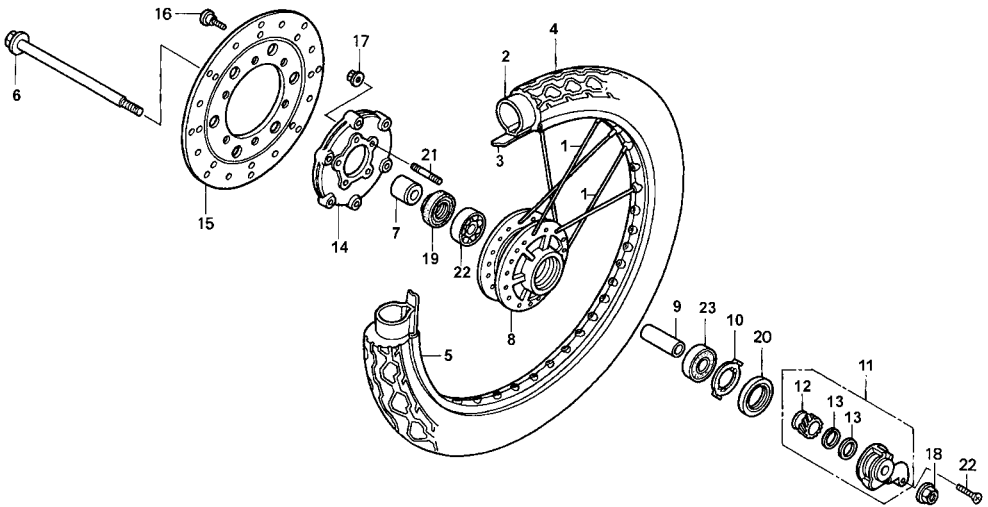

F - 10

Front wheel

FR

KEHG - GL156S

3

No.	Part Number	Description	Q'ty
21	92911-06018-0E	BOLT, STUD, 6X18	5
22	93700-05016-0A	SCREW, OVAL, 5X16	1
23	FMB6301RS	BEARING, RADIAL BALL, 6301	2