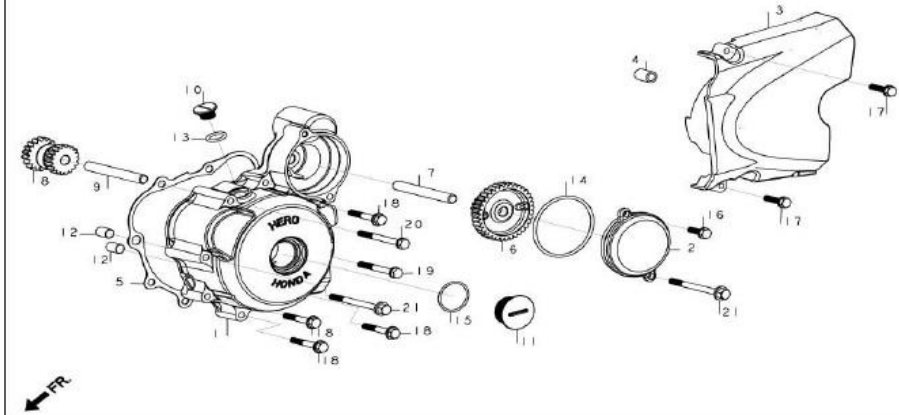

E-7-B  
LEFT CRANK CASE COVER (SELF START)

Service Item	F.R.T.	BOM Of Group Number: E-7-B Model :: CBZ (Mar, 1999)			
		Ref No.	Part Number	Description	Req.
COVER, LEFT CRANK CASE	0.9	1	11341-KFN-970	COVER, LEFT CRANK CASE	1
COVER, LEFT RR. CRANKCASE	0.1	2	11355-KFN-970	COVER , REDUCTION GEAR	1
GASKET, LEFT COVER	0.6	3	11361-KFN-851	COVER, LEFT RR. CRANKCASE	1
		4	11363-437-620	RUBBER, REAR COVER MOUNT	1
		5	11395-KCJ-710	GASKET, LEFT COVER	1
		6	28130-KCN-000	GEAR, REDUCTION	1
		7	28132-KN6-930	SHAFT, REDUCTION GEAR	1
		8	28140-KCN-000	GEAR, IDLE	1
		9	28142-KW1-900	SHAFT, IDLE GEAR	1
		10	90084-KCJ-710	CAP, ACG.	1
		11	90087-KCJ-710	CAP, 30MM	1
		12	90703-HC4-000	DOWEL PIN, 10X14	2
		13	91303-377-000	'O'-RING, 13.8 X 2.5	1
		14	91304-M20-760	'O' RING 63X3	1
		15	91356-KEH-910	'O'-RING, 30 MM	1
		16	96001-06020-00	BOLT, FLANGE, SH. 6 X 20	1
		17	96001-06025-00	BOLT, FLANGE, SH. 6 X 25	2
		18	96001-06040-00	BOLT, FLANGE, SH. 6 X 40	4
		19	96001-06050-00	BOLT, FLANGE, SH. 6 X 50	1
		20	96001-06060-00	BOLT, FLANGE, SH. 6 X 60	1
		21	96001-06070-00	BOLT, FLANGE, SH., 6X70	2