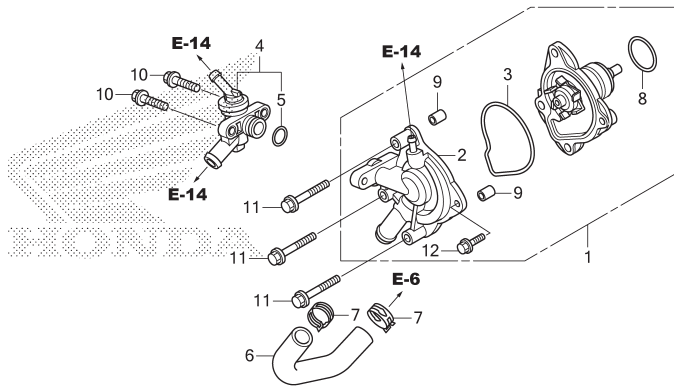

E-9

WATER PUMP

No. Ref.	L.O.N.	(Nomor ref. relatif) Deskripsi	F.R.T.
1	114103	PUMP ASSY., WATER	0,8
2	1141B0	COVER, WATER PUMP	0,8
3	1141B1	GASKET, WATER PUMP COVER	0,8
4	114116	THERMOSTAT	0,9
6	114132	HOSE C, WATER	0,5

No. Ref.	No. Part	Deskripsi	Jumlah PCX150 EX F	No. Seri	Kode Parts Catalog
1	19200-KWN-901	PUMP ASSY., WATER	1		
2	19220-KWN-901	COVER COMP., WATER PUMP	1		
3	19226-KWN-900	GASKET, WATER PUMP COVER	1		
4	19300-K35-V01	THERMOSTAT ASSY.	1		
5	19310-K35-V01	O-RING	1		
6	19503-KWN-900	HOSE C, WATER	1		
7	90701-KWN-901	CLAMP, WATER HOSE, 24MM	2		
8	91302-KWN-900	O-RING, 34X2	1		
9	94301-08100	DOWEL PIN, 8X10	2		
10	95701-06022-01	BOLT, FLANGE, 6X22	2		
11	95701-06040-00	BOLT, FLANGE, 6X40	3		
12	96001-06016-00	BOLT, FLANGE, 6X16	1		