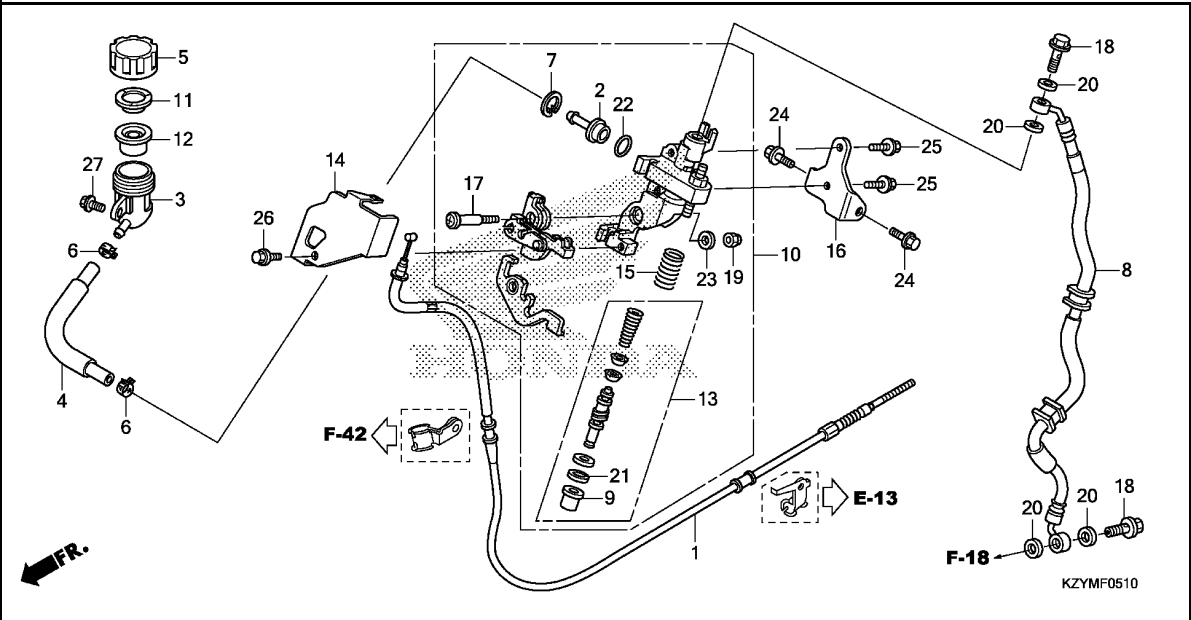

# F-5-10

# BRAKE MASTER CYLINDER

F 7

Ref. No.	Part No.	Description	Reqd. QTY		Serial No.	Parts catalogue code
			WW150	D		
25	95701-06016-08	BOLT, FLANGE, 6X16	.....	2		
26	96001-06012-00	BOLT, FLANGE, 6X12	.....	1		
27	96001-06014-00	BOLT, FLANGE, 6X14	.....	1		