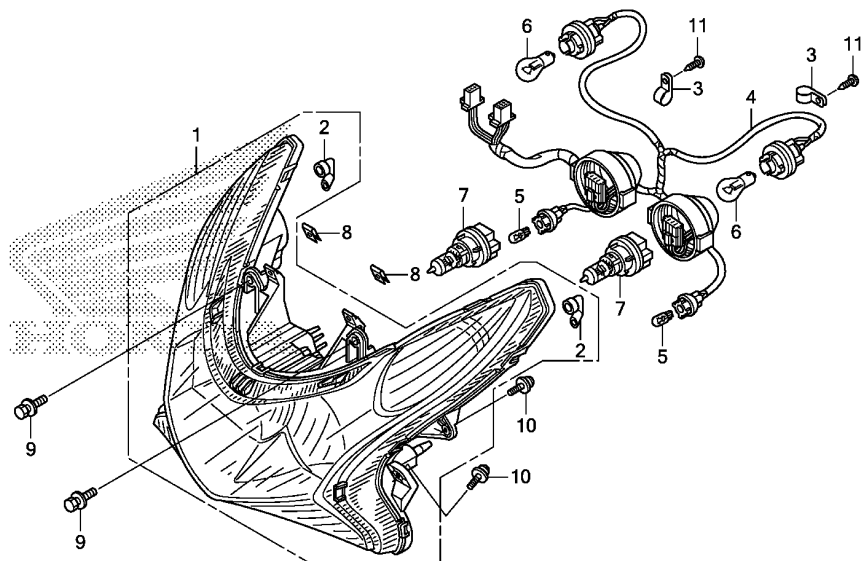

F-1

HEADLIGHT

KZYMF0100

Ref. No.	L.O.N.	(Relative ref. Number) Description	F.R.T.
1	6161A7	HEADLIGHT UNIT .....	1.6
4	6111A2	SUB CORD, HEADLIGHT & WINKER ..	1.7
5	616182	BULB, POSITION LIGHT .....	0.1
.NOTE: Same time for two units			
6	616133	BULB, WINKER :FRONT .....	0.3
.NOTE: Same time for two units			
	6161G0	BULB, WINKER :FOR 1 VEHICLE ..	0.4
7	6161F7	BULB, HEADLIGHT :LEFT .....	0.1
	6161F8	BULB, HEADLIGHT :RIGHT .....	0.1
	6161H4	BULB, HEADLIGHT :BOTH .....	0.1

3

Ref. No.	Part No.	Description	Reqd. QTY	Serial No.	Parts catalogue code
			WW150 D		
1	33110-KWN-701	HEADLIGHT UNIT .....	1		
2	33113-KVB-T01	PIPE, CP .....	2		
3	33116-KWN-900	CORD, CLAMP .....	2		
4	33150-KWN-701	SOCKET ASSY., HEADLIGHT .....	1		
5	33301-K07-901	BULB, POSITION(12V 5W) (STANLEY)	2		
6	33303-KWN-711	BULB, WINKER(12V 21W)(STANLEY) (AMBER)	2		
7	34901-GFM-971	BULB, HEADLIGHT(12V 35/30W) (HS5)(STANLEY)	2		
	34901-GGE-901	BULB, HEADLIGHT(HS5) (12V 35/30W)	2		
8	90302-SA4-003	NUT, SPRING, 4MM .....	2		
9	93404-06012-00	BOLT-WASHER, 6X12 .....	2		
10	93894-05014-00	SCREW-WASHER, 5X14 .....	4		
11	93911-24310	SCREW, TAPPING, 4X12(P0) .....	2		