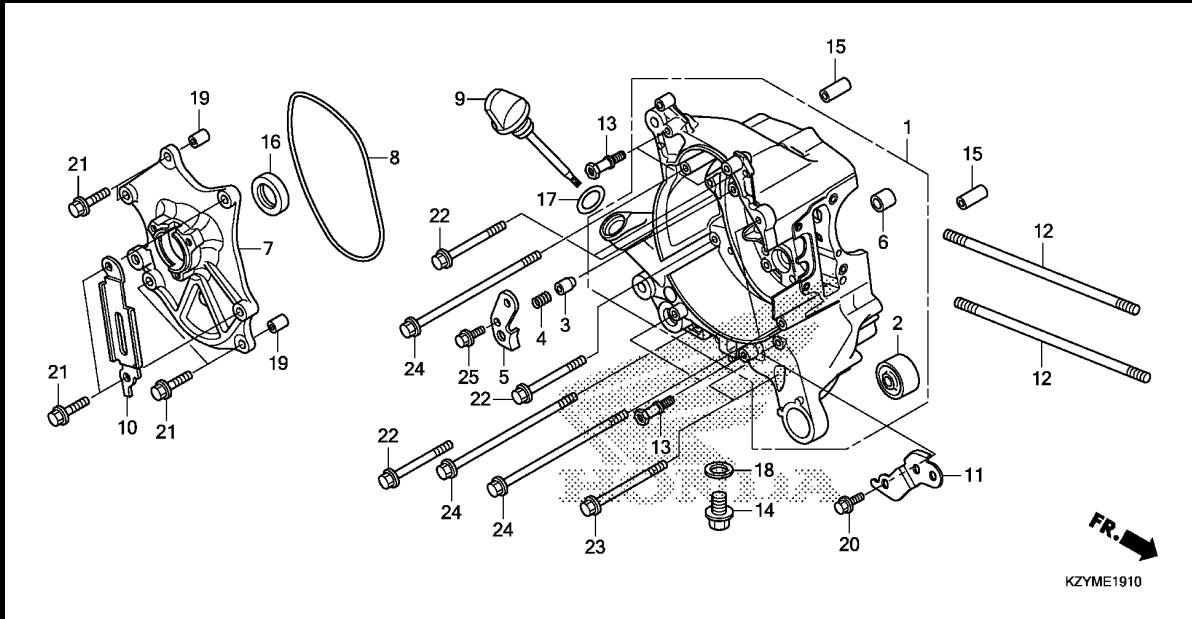

E-19-10

RIGHT CRANKCASE

E 2

Ref. No.	Part No.	Description	Reqd. QTY		Serial No.	Parts catalogue code
			WW150	D		

24	95701-06130-00	BOLT, FLANGE, 6X130	4			
25	96001-06016-00	BOLT, FLANGE, 6X16	1			

2