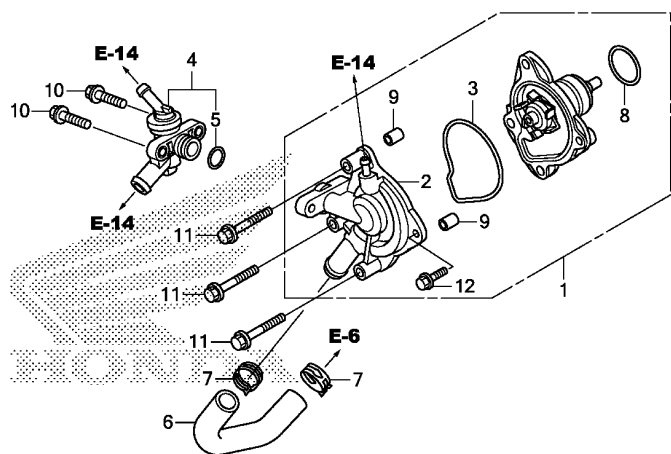

E-9

WATER PUMP

D 8

FR. →  
KZYME0900

Ref. No.	L.O.N.	(Relative ref. Number) Description	F.R.T.
1	114103	PUMP ASSY., WATER .....	0.8
2	1141B0	COVER, WATER PUMP .....	0.8
3	1141B1	GASKET, WATER PUMP COVER .....	0.8
4	114116	THERMOSTAT .....	0.9
6	114132	HOSE C, WATER .....	0.5

Ref. No.	Part No.	Description	Reqd. QTY	Serial No.	Parts catalogue code
			WW150 D		
1	19200-KWN-901	PUMP ASSY., WATER .....	1		
2	19220-KWN-901	COVER COMP., WATER PUMP .....	1		
3	19226-KWN-900	GASKET, WATER PUMP COVER .....	1		
4	19300-KWN-901	THERMOSTAT ASSY. ....	1		
5	19381-KWN-900	O-RING .....	1		
6	19503-KWN-900	HOSE C, WATER .....	1		
7	90701-KWN-901	CLAMP, WATER HOSE, 24MM .....	2		
8	91302-KWN-900	O-RING, 34X2 .....	1		
9	94301-08100	DOWEL PIN, 8X10 .....	2		
10	95701-06022-00	BOLT, FLANGE, 6X22 .....	2		
11	95701-06040-00	BOLT, FLANGE, 6X40 .....	3		
12	96001-06016-00	BOLT, FLANGE, 6X16 .....	1		