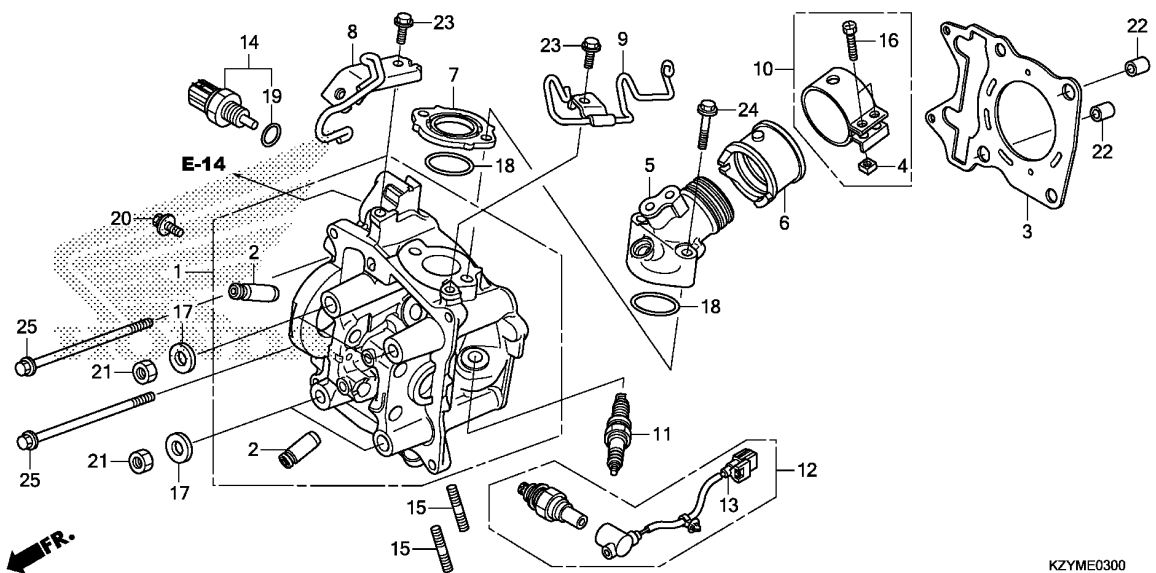

E-3

CYLINDER HEAD

D 3

Ref. No.	L.O.N.	(Relative ref. Number) Description	F.R.T.
+ 3		.INCLUDES: Engine removal and installation	
5	111107	MANIFOLD, INTAKE	1.2
6	311131	INSULATOR, THROTTLE BODY/ CARBURETOR	1.1
11	614130	PLUG, SPARK	0.1
12	617121	SENSOR, OXYGEN	0.4
13	6111P8	SUB CORD, OXYGEN SENSOR	0.3
14	6171A9	SENSOR, WATER TEMP	0.6