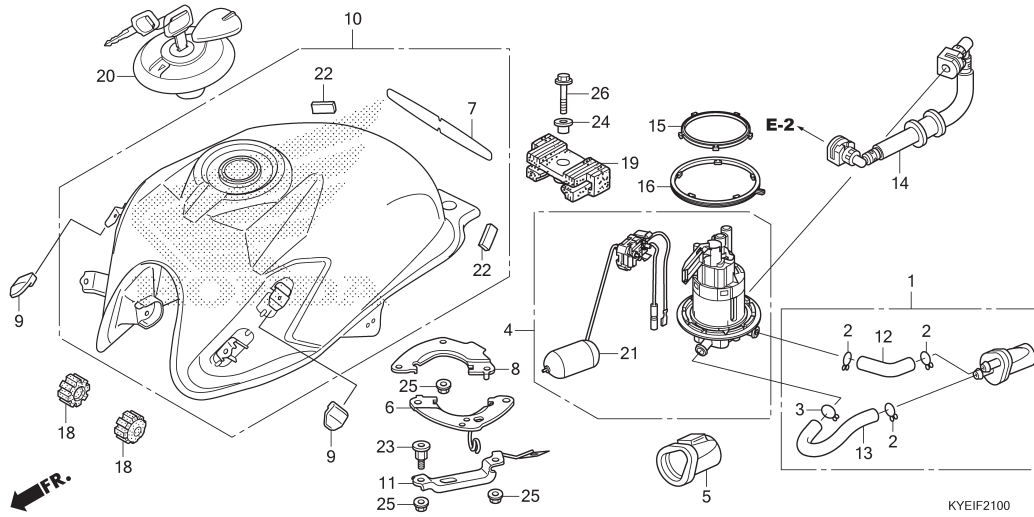

F-21

FUEL TANK

No. Ref.	L.O.N.	(Nomor ref. relatif) Deskripsi	F.R.T.
1		(12,13)	
	3101C7	FILTER, FUEL	0,3
4		(15)	
	310120	PUMP ASSY., FUEL	0,5
10	310100	TANK, FUEL	0,4
14	310162	HOSE, FUEL FEED	0,3
21	617105	FUEL TANK SENDING UNIT	0,6

No. Ref.	No. Part	Deskripsi	JUMLAH MEGAPRO PGM-FI (GL150MC) CW (MC) E	No. Seri	Kode Parts Catalog
1	06160-K18-900	FILTER KIT, FUEL	1		
2	15771-KV6-000	CLIP, OIL DRAIN TUBE	3		
3	15772-551-000	CLIP, BREATHER TUBE	1		
4	16700-KYE-941	PUMP ASSY., FUEL	1		
5	16912-K18-900	HOLDER, FUEL FILTER	1		
6	17517-KYE-940	PLATE COMP., L. SETTING	1		
7	17519-KSP-B00	FILM, TANK PROTECTOR	1		
8	17527-K18-900	PLATE, R. SETTING	1		
9	17529-KVN-900	RUBBER, SHROUD MOUNTING	2		
10	17510-KYE-940ZA	TANK, FUEL			
		PB314P	1		PEARL TWISTER BLUE
	17510-KYE-940ZB	*R333C*	1		CANDY SCARLET RED
	17510-KYE-940ZC	*NH341P*	1		PEARL FADELESS WHITE
	17510-KYE-940ZD	*NH1*	1		BLACK
11	17540-KYE-940	STAY, FUEL FILTER	1		
12	17541-K18-900	TUBE A, FUEL PUMP	1		
13	17542-K18-900	TUBE B, FUEL PUMP	1		
14	17570-KYE-940	HOSE COMP., FUEL FEED	1		
15	17572-K15-900	GASKET, FUEL PUMP	1		
16	17573-K15-900	SEAL, DUST	1		
18	17611-KRY-970	CUSHION, FR. FUEL TANK	2		
19	17613-KSP-B00	CUSHION, FUEL TANK RR.	1		
20	17620-KEH-601	CAP COMP., FUEL FILLER	1		
21	37800-KYE-941	FUEL UNIT	1		