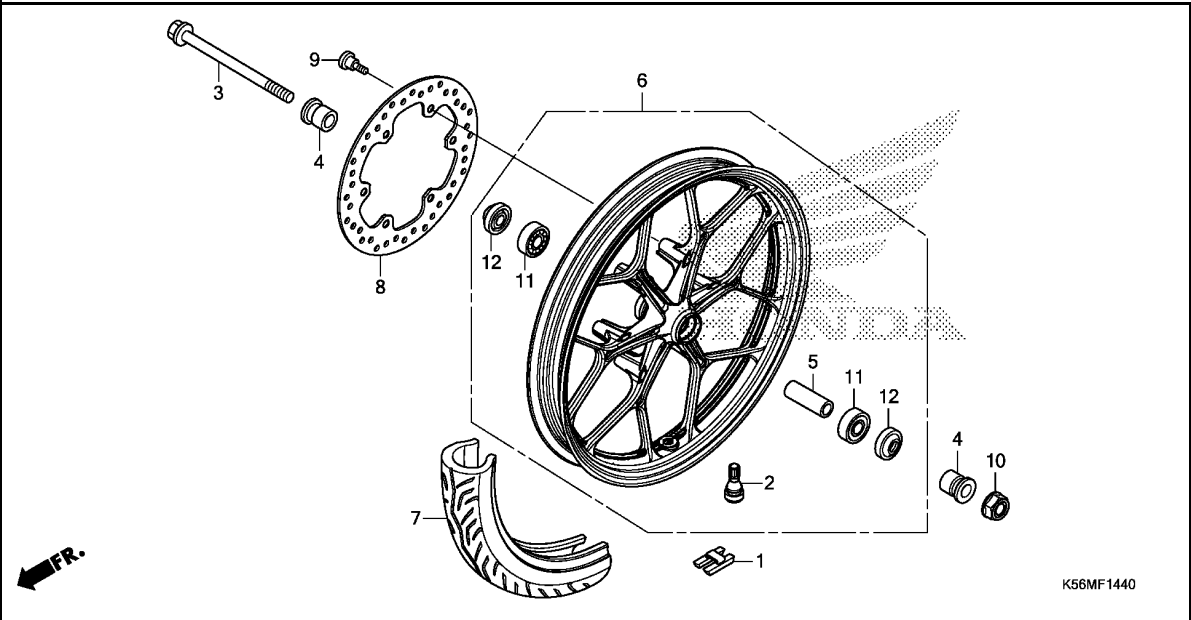

F-14-40

FRONT WHEEL

Ref. No.	Part No.	Description	Reqd. QTY		Serial No.	Parts catalogue code
			FS	H		

11)	91052-K24-904	BEARING, RADIAL BALL(6201U L)		2		
	91052-K24-905	BEARING, RADIAL BALL(6201U L)		2		
12	91251-KPH-901	DUST SEAL, 21X37X7(ARAI)		2		