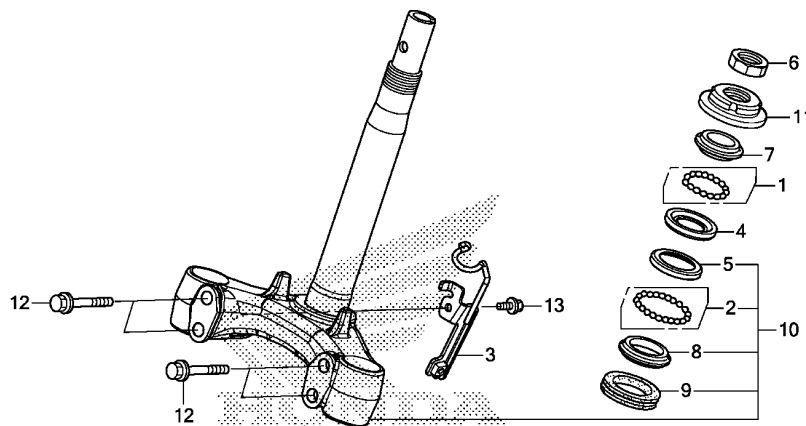

F-9

STEERING STEM

Ref. No.	L.O.N.	(Relative ref. Number) Description	F.R.T.
4		(1)	
5101A0		RACE, STEERING BALL :UPPER ...	2.0
5101A1		RACE, STEERING BALL :LOWER ...	2.2
5101C9		RACE, STEERING BALL :BOTH	2.2
5101A9		RACE, STEERING TOP CONE	2.0
8		(2,9)	
5101B0		RACE, STEERING BOTTOM CONE ...	2.2
510100		STEM OR SHAFT ASSY., STEERING	2.0
5101B2		THREAD, STEERING HEAD TOP	1.8

FR.

K56MF0900

3

Ref. No.	Part No.	Description	Reqd. QTY	Serial No.	Parts catalogue code
			FS 150F H		
1	06530-GBG-B20	BALL SET, STEEL, #6X23	1		
2	06531-GBG-B20	BALL SET, STEEL, #6X29	1		
3	45156-K56-N10	CLAMPER COMP., FR. BRAKE HOSE	1		
4	50301-KRS-830	RACE, STEERING TOP BALL	1		
5	50302-KRS-830	RACE, STEERING BOTTOM BALL ..	1		
6	50306-GN5-900	NUT, STEERING STEM LOCK	1		
7	53211-KRS-830	RACE, STEERING TOP CONE	1		
8	53212-KRS-830	RACE, STEERING BOTTOM CONE ..	1		
9	53214-GN5-900	DUST SEAL, STEERING HEAD	1		
10	53219-K56-M00	STEM SUB ASSY., STEERING	1		
11	53220-GN5-850	THREAD COMP., STEERING HEAD	TOP 1		
12	95801-10045-07	BOLT, FLANGE, 10X45	4		
13	96001-06012-07	BOLT, FLANGE, 6X12	1		