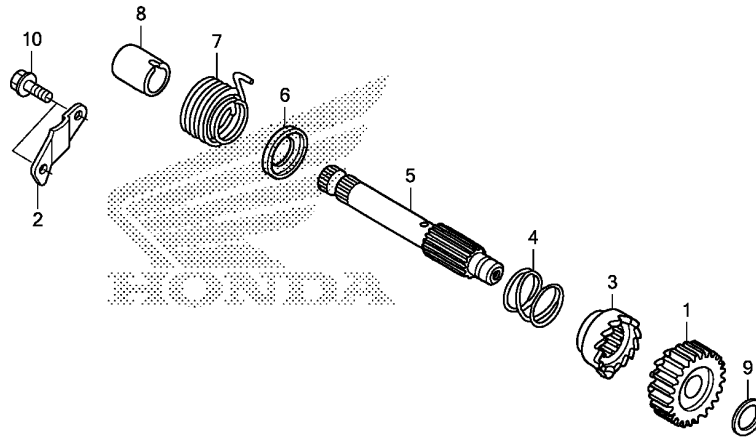

E-20

KICK STARTER SPINDLE

FR.

K56ME2000

Ref. No.	L.O.N.	(Relative ref. Number) Description	F.R.T.
1		(3,4)	
1121A0		PINION, KICK STARTER	0.8
1121A2		SPINDLE, KICK STARTER	0.8
112103		SPRING, KICK STARTER RETURN ..	0.8

Ref. No.	Part No.	Description	Reqd. QTY		Serial No.	Parts catalogue code
			FS	H		
1	28211-K56-N00	PINION, KICK STARTER(22T) ...	1			
2	28215-KGH-900	PLATE, KICK STOPPER	1			
3	28221-K56-N00	RATCHET, STARTER DRIVE	1			
4	28223-KM7-701	SPRING, RATCHET	1			
5	28251-K15-900	SPINDLE, KICK STARTER	1			
6	28254-437-000	SEAT, RATCHET SPRING	1			
7	28261-KGH-900	SPRING, KICK RETURN	1			
8	28282-KGH-900	COLLAR, KICK SPRING	1			
9	90451-KGH-900	WASHER, SPECIAL, 14MM	1			
10	95701-06016-00	BOLT, FLANGE, 6X16	2			