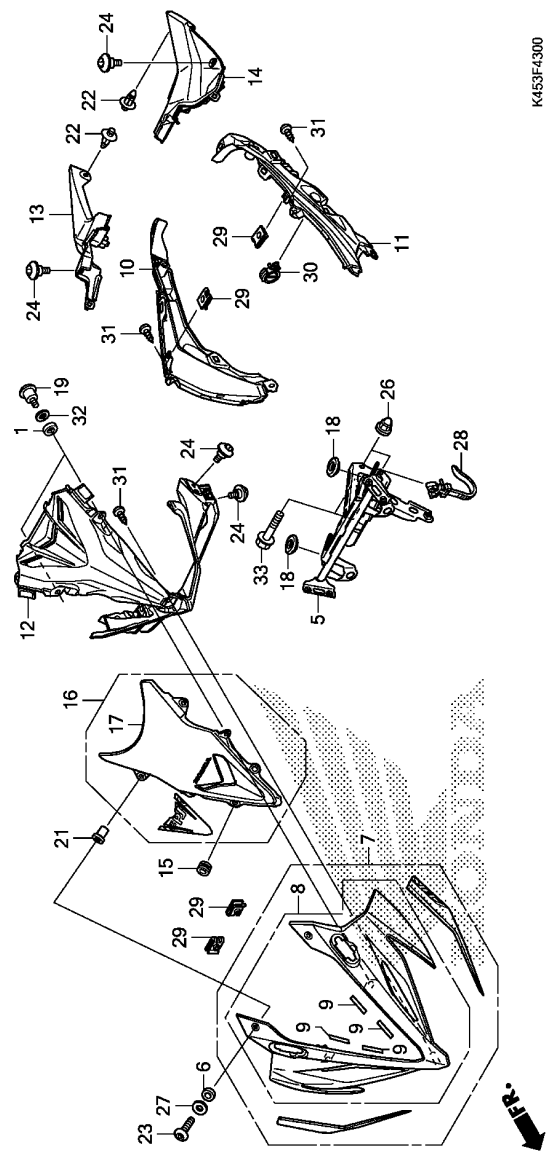

F-43

UPPER COWL

Ref. No.	L.O.N.	(Relative ref. Number)	Description	F.R.T.
5	411105	STAY, (8)	FRONT COVER	0.8
7	4111B4	COWL, UPPER		0.8
10	4111L5	COWL, FRONT	: RIGHT	0.6
11	4111L4	COWL, FRONT	: LEFT	0.6
12	4111L6	COWL, FRONT	: BOTH	0.7
13	4111D9	COWL, LOWER	: FRONT	0.8
14	4111D8	COWL, INNER	: RIGHT	0.1
14	4111D8	COWL, INNER	: LEFT	0.1
16	4111E0	COWL, INNER	: BOTH	0.1
16	411115	WINDSCREEN SET (17)		0.8

Ref. No.	Part No.	Description	Reqd. QTY		Serial No.	Parts catalogue code
			CBR	H		
1	61106-KW6-840	RUBBER B, MOUNTING	2			
5	64150-K45-N40	STAY COMP., FR. UPPER COWL	1			
6	64205-166-610	WASHER, SCREEN SETTING	2			
7	64210-K45-N50ZA	COWL SET, FR. UPPER(WL)	1			
	64210-K45-N60ZA	*TYPE1*	1			3PH
	64211-K45-N40ZD	*TYPE1*	1			5PH
8	64211-K45-N40ZD	COWL, FR. UPPER	1			PH
	NH1	BLACK	1			
9	64215-MJC-A00	FILM, PROTECTOR	4			
10	64221-K45-N40	COWL, R. FR. SIDE	1			
11	64231-K45-N40	COWL, L. FR. SIDE	1			
12	64241-K45-N40	COWL, FR. LOWER	1			
13	64261-K45-N40	COWL, R. FR. INNER	1			
14	64271-K45-N40	COWL, L. FR. INNER	1			
15	64535-MCJ-000	RUBBER, LOWER COWL	2			
16	67110-K45-N50ZA	WINDSCREEN SET(WL)	1			
	TYPE1		1			3PH
17	67111-K45-N40	WINDSCREEN	1			
18	83551-376-000	GROMMET, SIDE COVER	2			
19	90101-K45-N40	SCREW, SPECIAL(5X19)	2			
21	90111-KW3-003	NUT, COWL SETTING, 5MM	2			
22	90116-KWT-900	RIVET, PUSH, 7MM	2			
23	90119-K45-N00	BOLT, SPECIAL, 5X16	2			
24	90134-KPP-100	SCREW, PAN, 5X14	6			
26	90443-107-000	NUT, CAP, 8MM	2			
27	90504-964-000	WASHER, THRUST, 5MM	2			