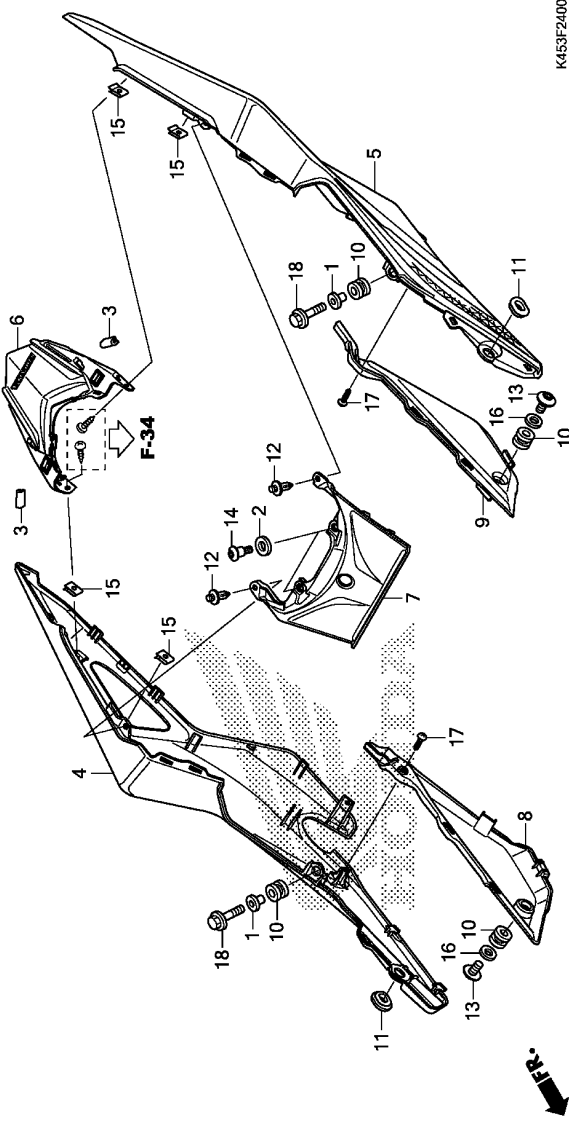

F-24

SIDE COVER/REAR COWL

Parts catalogue code

Reqd. QTY
 CBR
 150R
 H

Serial No.

Ref. No.
 Part No.

Description

- 16 90485-MB2-000 WASHER, 6MM
- 17 93903-24380 SCREW, TAPPING, 4X12
- 18 96001-06018-00 BOLT, FLANGE, 6X18