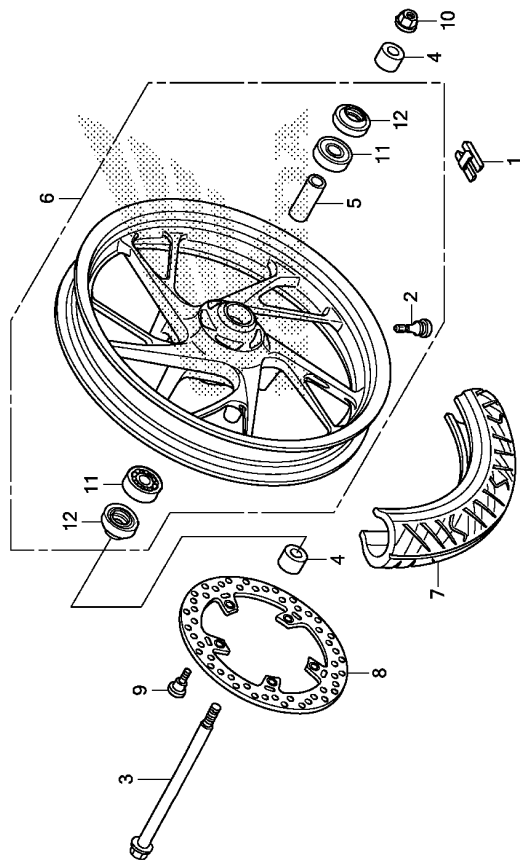

F-14-40

FRONT WHEEL

K453F1440

Ref. No.	Part No.	Description	Reqd. QTY	Serial No.	Parts catalogue code
11)	91055-KVS-F02	BEARING, RADIAL BALL (6301U L)	CBR 150R H		
12	91252-KGH-901	DUST SEAL, 23X37X7 (ARAI) (NSK)	2		
	91252-KGH-902	DUST SEAL, 23X37X7 (NOK)	2		