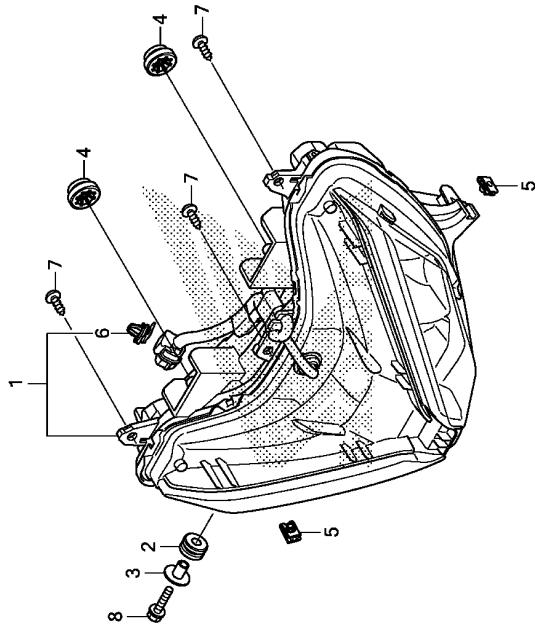

F-1

HEADLIGHT

Ref. No. L.O.N. (Relative ref. Number) Description F.R.T.

1 6161A7 HEADLIGHT UNIT 0.9

K453F0100

Ref. No.	Part No.	Description	Reqd. QTY			Serial No.	Parts catalogue code
			CBR	150R	H		
1	33100-K45-N41	HEADLIGHT ASSY.	1				
2	61103-357-000	RUBBER, FR. FENDER MOUNTING ..	1				
3	61104-KZZ-900	COLLAR	1				
4	61304-KRY-900	RUBBER, HEADLIGHT CASE MOUNTING	2				
5	90677-KAN-T00	NUT, CLIP, 5MM	2				
6	91535-TA0-003	CLIP, COUPLER(DARK BROWN) ...	1				
7	93903-25380	SCREW, TAPPING, 5X16	3				
8	96001-06025-00	BOLT, FLANGE, 6X25	1				