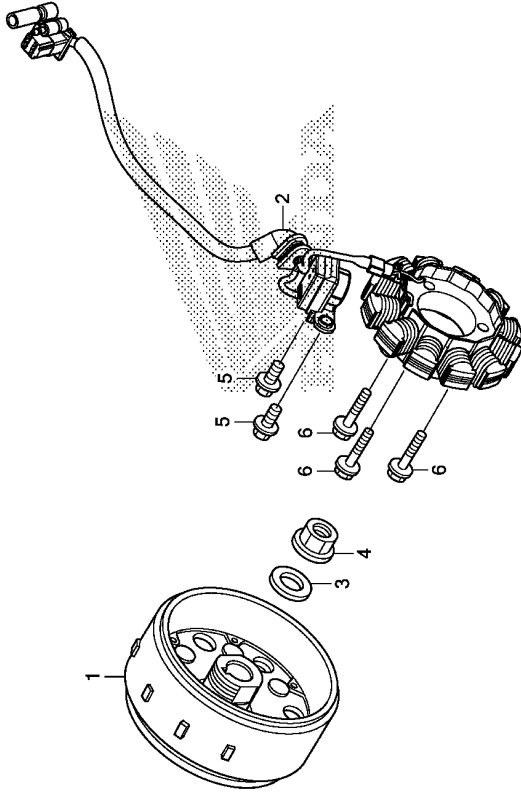

E-11

GENERATOR

Ref. No. L.O.N. (Relative ref. Number) Description F.R.T.

- 1 613105 ROTOR OR FLYWHEEL 1.2
- 2 6131A3 STATOR 1.2

K453E1100

Ref. No.	Part No.	Description	Reqd. QTY			Serial No.	Parts catalogue code
			CBR	150R	H		
1	31110-K56-N01	FLYWHEEL COMP. (MITSUBA)	1				
2	31120-K45-N41	STATOR COMP. (MITSUBA)	1				
3	90439-KWZ-900	WASHER, 12X24X2.3	1				
4	94050-12000	NUT, FLANGE, 12MM	1				
5	96001-06016-00	BOLT, FLANGE, 6X16	2				
6	96001-06025-00	BOLT, FLANGE, 6X25	3				