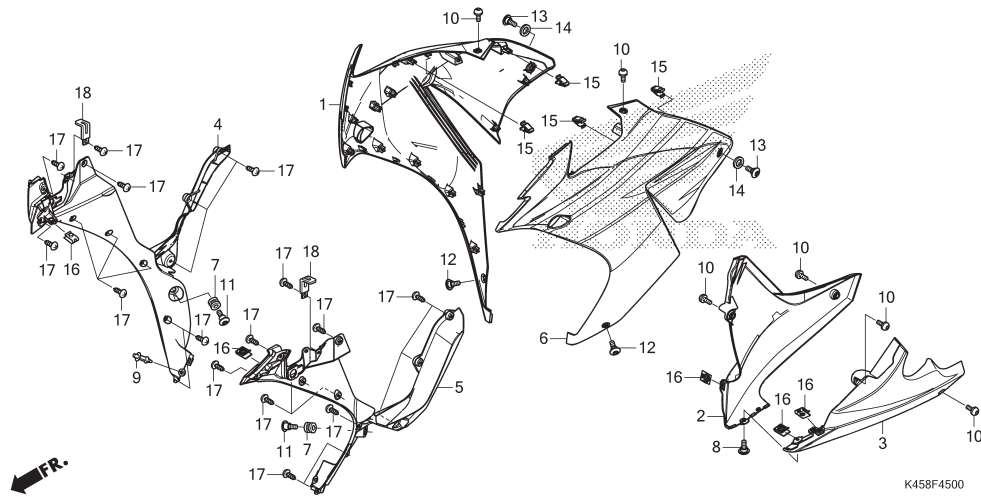

F-45

MIDDLE COWL/UNDER COWL

No. Ref.	L.O.N.	(Nomor ref. relatif) Deskripsi	F.R.T.
1	4111D4	COWL, MIDDLE :RIGHT	0,3
2	4111D7	COWL, LOWER :RIGHT	0,3
3	4111D6	COWL, LOWER :LEFT	0,3
	4111H1	COWL, LOWER :KEDUA-DUANYA	0,3
4	4111G8	COWL, INNER MIDDLE :RIGHT	0,3
5	4111G9	COWL, INNER MIDDLE :LEFT	0,3
	4111H0	COWL, INNER MIDDLE :KEDUA-DUANYA	0,6
6	4111D3	COWL, MIDDLE :LEFT	0,3
	4111D5	COWL, MIDDLE :KEDUA-DUANYA	0,6

No. Ref.	No. Part	Deskripsi	Jumlah CBR150R F	No. Seri	Kode Parts Catalog
1	64330-K45-NOORSW	COWL, R. MIDDLE(WL)			
	NH196 ROSS WHITE	1	REPSOL,THREE COLOR
	64330-K45-NOOWRD	*R258* WINNING RED	1	STANDARD
	64330-K45-NOOFMB	*NH1* BLACK	1	STANDARD
2	64310-K45-NOORSW	COWL, R. UNDER(WL)			
	NH196 ROSS WHITE	1	REPSOL,THREE COLOR
	64310-K45-NOOWRD	*R258* WINNING RED	1	STANDARD
	64310-K45-NOOFMB	*NH1* BLACK	1	STANDARD
3	64320-K45-NOORSW	COWL, L. UNDER(WL)			
	NH196 ROSS WHITE	1	REPSOL,THREE COLOR
	64320-K45-NOOWRD	*R258* WINNING RED	1	STANDARD
	64320-K45-NOOFMB	*NH1* BLACK	1	STANDARD
4	64350-K45-N00	COWL, R. INNER MIDDLE	1		
5	64360-K45-N00	COWL, L. INNER MIDDLE	1		
6	64430-K45-NOORSW	COWL, L. MIDDLE(WL)			
	NH196 ROSS WHITE	1	REPSOL,THREE COLOR
	64430-K45-NOOWRD	*R258* WINNING RED	1	STANDARD
	64430-K45-NOOFMB	*NH1* BLACK	1	STANDARD
7	83545-K45-N00	RUBBER, SIDE COVER	2		
8	90115-KWW-620	SCREW, VISOR SPECIAL SETTING	1		
9	90116-KWT-901	RIVET, PUSH, 7MM	1		
10	90132-KPP-T01	SCREW, PAN, 6X10	6		
11	90132-K45-N00	SCREW, PAN, 6X17	2		
12	90134-KPP-T01	SCREW, PAN, 5X14	2		
13	90134-K33-D00	SCREW, PAN, 6X12	2		
14	90514-K45-N00	WASHER, RUBBER(6MM)	2		
15	90651-K33-D01	CLIP, SNAP FIT(BLACK)	4		