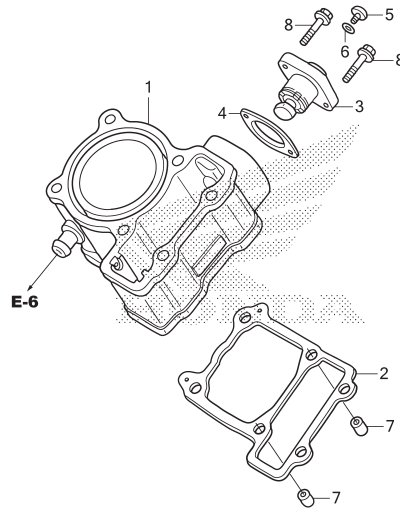

E-5

CYLINDER

No. Ref.	L.O.N.	(Nomor ref. relatif) Deskripsi	F.R.T.
1	1111A5	CYLINDER	2,9
2	111102	GASKET, CYLINDER	2,8
3	111133	LIFTER, TENSIONER	0,3

No. Ref.	No. Part	Deskripsi	Jumlah CBR150R F	No. Seri	Kode Parts Catalog
1	12100-K15-900	CYLINDER COMP.	1		
2	12191-K15-900	GASKET, CYLINDER	1		
3	14520-KPP-T01	LIFTER ASSY., TENSIONER	1		
4	14560-KGH-900	GASKET, TENSIONER LIFTER	1		
5	90005-K15-900	SCREW, PAN, 6X6	1		
6	91306-MG3-001	O-RING, 1.5X9.5	1		
7	94301-10120	DOWEL PIN, 10X12	2		
8	96001-06022-00	BOLT, FLANGE, 6X22	2		