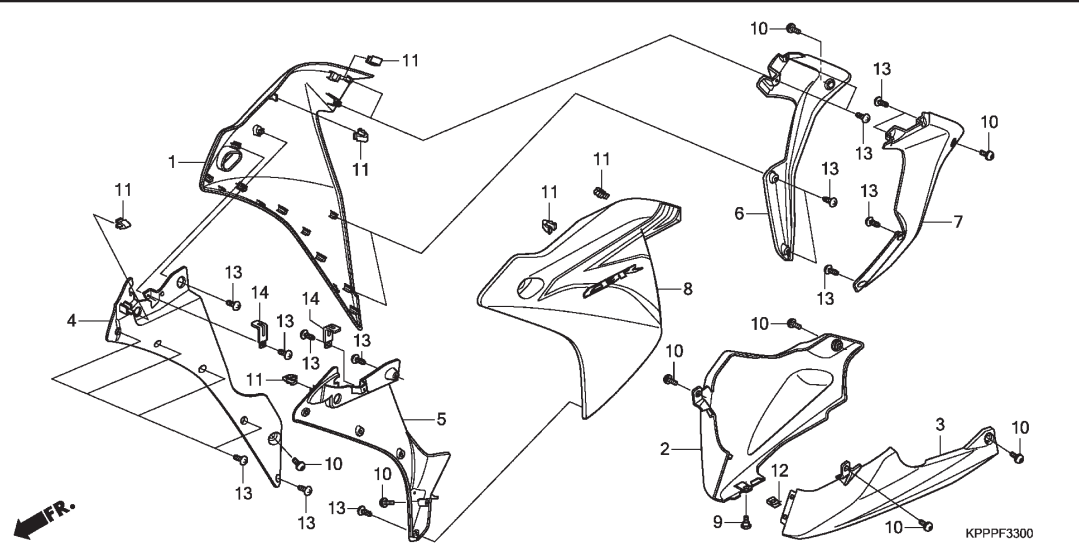

# F-33

# UNDER COWL

No. Ref.	L.O.N.	(Nomor ref. relatif)	Deskripsi	F.R.T.
1		(6)		
	4111D4		COWL, MIDDLE :RIGHT .....	0,3
	4111D7		COWL, LOWER :RIGHT .....	0,3
	4111D6		COWL, LOWER :LEFT .....	0,3
	4111H1		COWL, LOWER :BOTH .....	0,3
	4111G8		COWL, INNER MIDDLE :RIGHT .....	0,3
	4111G9		COWL, INNER MIDDLE :LEFT .....	0,3
	4111H0		COWL, INNER MIDDLE :BOTH .....	0,6
8		(7)		
	4111D3		COWL, MIDDLE :LEFT .....	0,3
	4111D5		COWL, MIDDLE :BOTH .....	0,6

No. Ref.	No. Part	Deskripsi	Jumlah CBR150R C	No. Seri	Kode Parts Catalog
1	64300-KPP-T00ZA	COWL SET, R. MIDDLE(WL) *NH196* ..... ROSS WHITE	1		
	64300-KPP-T00ZE	*R263* ..... MILLENNIUM RED	1		
	64300-KPP-T00ZF	*NHA35M* ..... ASTEROID BLACK METALLIC	1		
2	64310-KPP-T00	COWL, R. UNDER .....	1		
3	64320-KPP-T00	COWL, L. UNDER .....	1		
4	64350-KPP-T00	COWL, R. INNER MIDDLE .....	1		
5	64360-KPP-T00	COWL, L. INNER MIDDLE .....	1		
6	64370-KPP-T00	PANEL, R. MIDDLE .....	1		
7	64380-KPP-T00	PANEL, L. MIDDLE .....	1		
8	64400-KPP-T00ZB	COWL SET, L. MIDDLE(WL) *NH196* ..... ROSS WHITE	1		
	64400-KPP-T00ZE	*R263* ..... MILLENNIUM RED	1		
	64400-KPP-T00ZF	*NHA35M* ..... ASTEROID BLACK METALLIC	1		
9	90115-KPP-860	SCREW, VISOR SPECIAL SETTING .....	1		
10	90132-KPP-T00	SCREW, PAN, 6X10 .....	8		
11	90666-SDA-A01	CLIP, SNAP FITTING(PO) (NATURAL) .....	6		
12	90677-KAN-T00	NUT, CLIP, 5MM .....	1		
13	93903-24380	SCREW, TAPPING, 4X12 .....	22		
14	94591-45000	CLIP, WIRE, 4X50 .....	2		