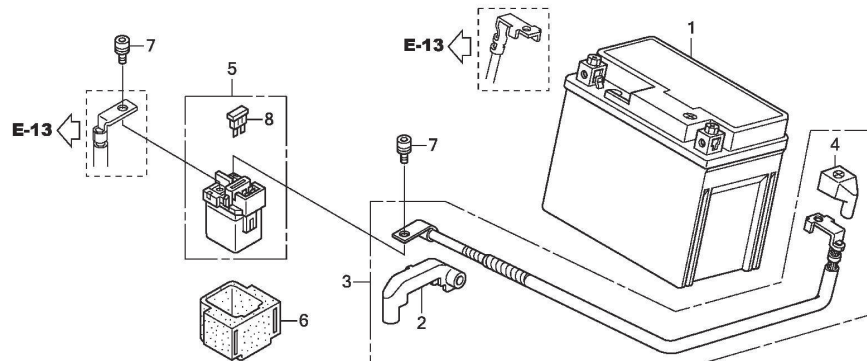

F-27

BATTERY

KPPPF2700

No. Ref.	L.O.N.	(Nomor ref. relatif) Deskripsi	F.R.T.
1	610100	BATTERY	0,2
3	610105	CABLE, POSITIVE BATTERY	0,5
5	615113	SWITCH, STARTER MAGNETIC	0,6

3

No. Ref.	No. Part	Deskripsi	Jumlah CBR150R C	No. Seri	Kode Parts Catalog
1	31500-KWN-882	BATTERY (GTZ-7S)	1		
2	32406-KPP-T00	COVER, STARTER MAGNETIC TERMINA	1		
3	32411-KPP-T00	CABLE, STARTER BATTERY	1		
4	32412-MV4-000	COVER, BATTERY TERMINAL	1		
5	35850-MR5-007	SWITCH ASSY., STARTER MAGNETIC	1		
6	35856-KL8-740	RUBBER, SHOCK	1		
7	90111-MR5-000	BOLT, SOCKET, 5X9	2		
8	98200-33000	FUSE, BLADE(30A)	1		