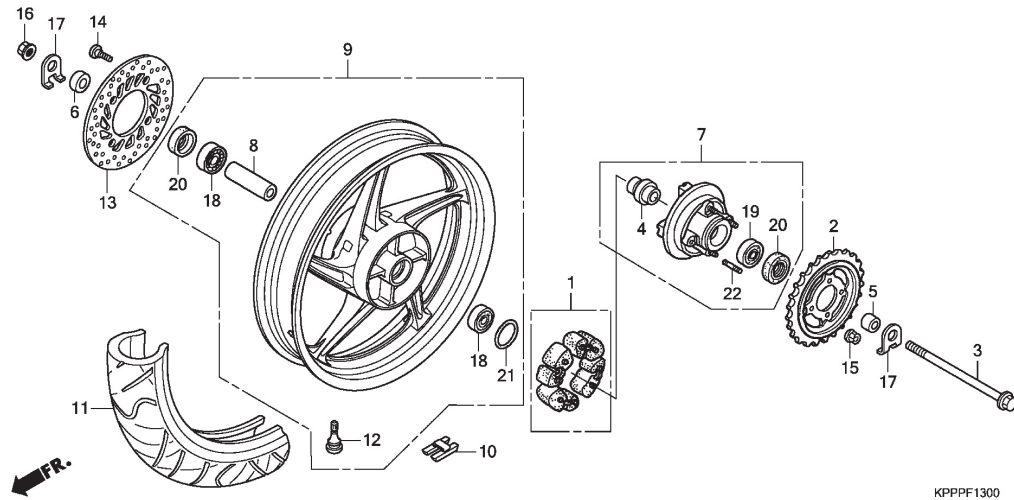

F-13

REAR WHEEL

No. Ref.	L.O.N.	(Nomor ref. relatif)	Deskripsi	F.R.T.
----------	--------	----------------------	-----------	--------

No. Ref.	No. Part	Deskripsi	Jumlah CBR150R C	No. Seri	Kode Parts Catalog
19	91054-MW5-003	BEARING, RADIAL BALL, 6004(UU)	1		
20	91257-230-003	OIL SEAL, 28X42X7	2		
	91257-230-005	OIL SEAL, 28X42X7	2		
21	91352-KSP-900	O-RING, 51X2	1		
22	92915-10025-0E	BOLT, STUD, 10X25	4		