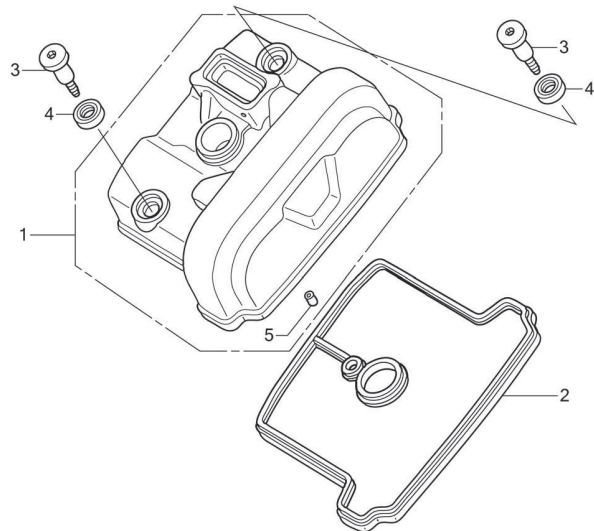

E-1

CYLINDER HEAD COVER

KPPPE0100

No. Ref.	L.O.N.	(Nomor ref. relatif) Deskripsi	F.R.T.
1	1111C4	COVER, CYLINDER HEAD.....	0,8
2	1111D2	GASKET, CYLINDER HEAD COVER.....	0,8

No. Ref.	No. Part	Deskripsi	Jumlah CBR150R C	No. Seri	Kode Parts Catalog
1	12310-KPP-T00	COVER COMP., CYLINDER HEAD .....	1		
2	12391-KPP-901	GASKET, HEAD COVER .....	1		
3	90017-KPP-900	BOLT, HEAD COVER .....	2		
4	90543-MV9-670	RUBBER, MOUNTING .....	2		
5	94301-10120	DOWEL PIN, 10X12 .....	1		