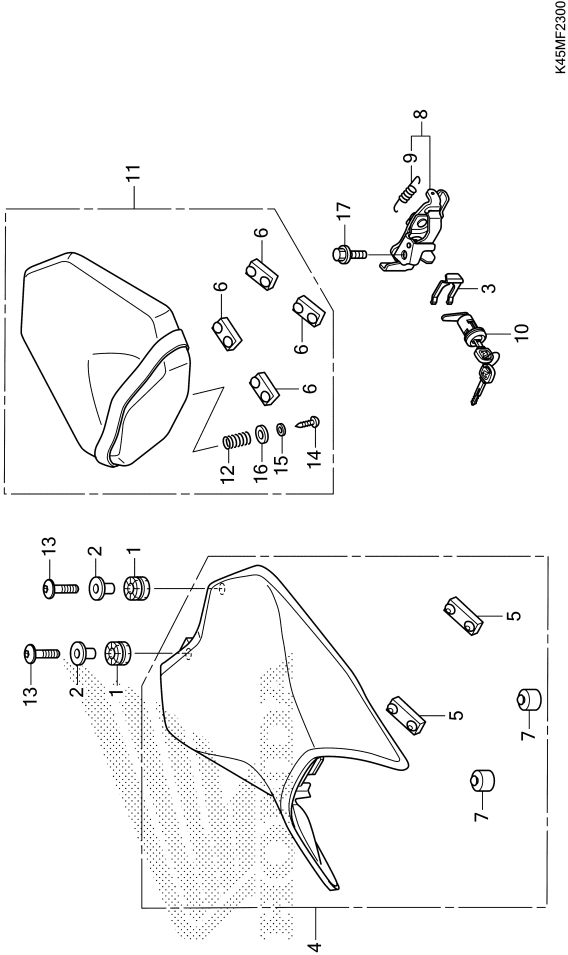

Ref. No.	L.O.N.	(Relative ref. Number) Description	F.R.T.
4	413150	SEAT	0.1
8	4131E8	CATCH, SEAT :REAR SIDE	0.2
10	4131F2	KEY, SEAT LOCK	0.2

F.R. →

Ref. No.	Part No.	Description	Reqd. QTY	Serial No.	Parts catalogue code
1	33705-KW7-900	RUBBER A, TAILLIGHT MOUNTING	2		
2	61104-428-010	COLLAR, FR. FENDER(WHITE)	2		
3	75581-KY4-900	SPRING, LOCK KEY SETTING	1		
4	77100-K45-NL0ZA	SEAT COMP., SINGLE	1		
5	77205-K45-N00	*TYPE1* RUBBER, SEAT SETTING	2		
6	77205-KPP-T00	RUBBER, SEAT SETTING	4		
7	77206-KPP-T00	RUBBER, SEAT CUSHION	2		
8	77220-K45-N40	LOCK COMP., SEAT	1		
9	77234-GGZ-J00	SPRING, SEAT LOCK	1		
10	77239-K45-N41	LOCK ASSY., SEAT	1		
11	77300-K45-NL0ZA	SEAT ASSY., PILLION	1		
12	77302-MEE-000	*TYPE1* SPRING, SEAT LOCK	1		
13	90109-K84-900	BOLT, SPECIAL, 6X22	2		
14	93903-24320	SCREW, TAPPING, 4X12	1		
15	94101-04800	WASHER, PLAIN, 4MM	1		
16	94102-08800	WASHER, PLAIN, 8MM	1		
17	95701-06010-00	BOLT, FLANGE, 6X10	1		