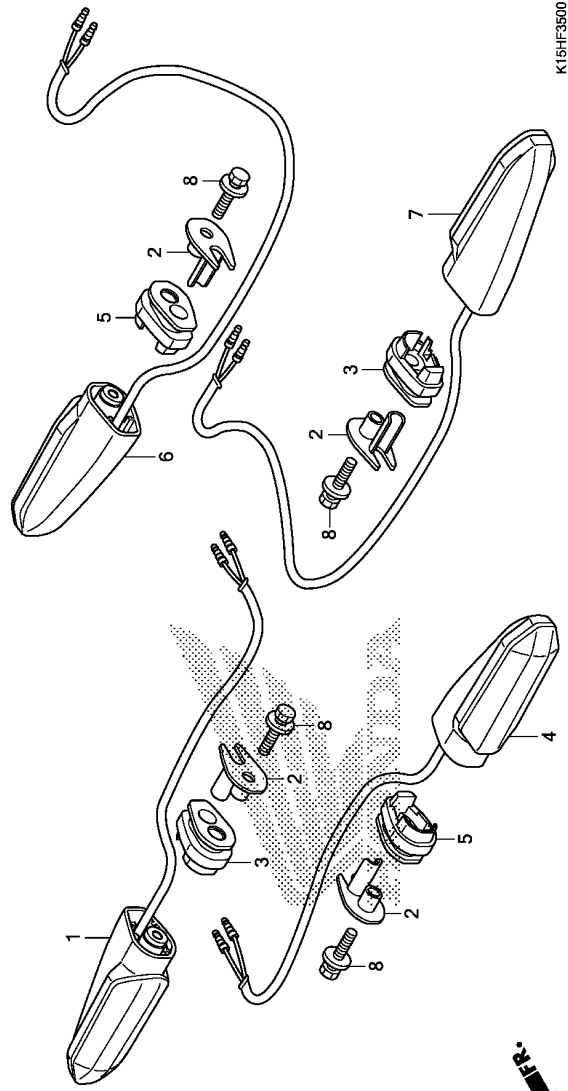

F-35

WINKER

Ref. No.	L.O.N.	(Relative ref. Number)	Description	F.R.T.
1	6161C4	WINKER	:RIGHT FRONT	0.5
4	6161C3	WINKER	:LEFT FRONT	0.5
6	6161C5	WINKER	:BOTH FRONT	0.6
7	6161C7	WINKER	:RIGHT REAR	0.3
6	6161C6	WINKER	:LEFT REAR	0.3
6	6161C8	WINKER	:BOTH REAR	0.4

Ref. No.	Part No.	Description	Reqd. QTY			Serial No.	Parts catalogue code
			CB	150R	H		
1	33400-K15-921	WINKER ASSY., R. FR. (MITSUBA)	1				
2	33411-K15-920	COLLAR, WINKER	4				
3	33412-K15-920	RUBBER, R. WINKER MOUNTING (R. FR./L. RR.)	2				
4	33450-K15-921	WINKER ASSY., L. FR. (MITSUBA)	1				
5	33452-K15-920	RUBBER, L. WINKER MOUNTING (L. FR./R. RR.)	2				
6	33600-K15-921	WINKER ASSY., R. RR. (MITSUBA)	1				
7	33650-K15-921	WINKER ASSY., L. RR. (MITSUBA)	1				
8	93411-05025-00	BOLT-WASHER, 5X25	4				