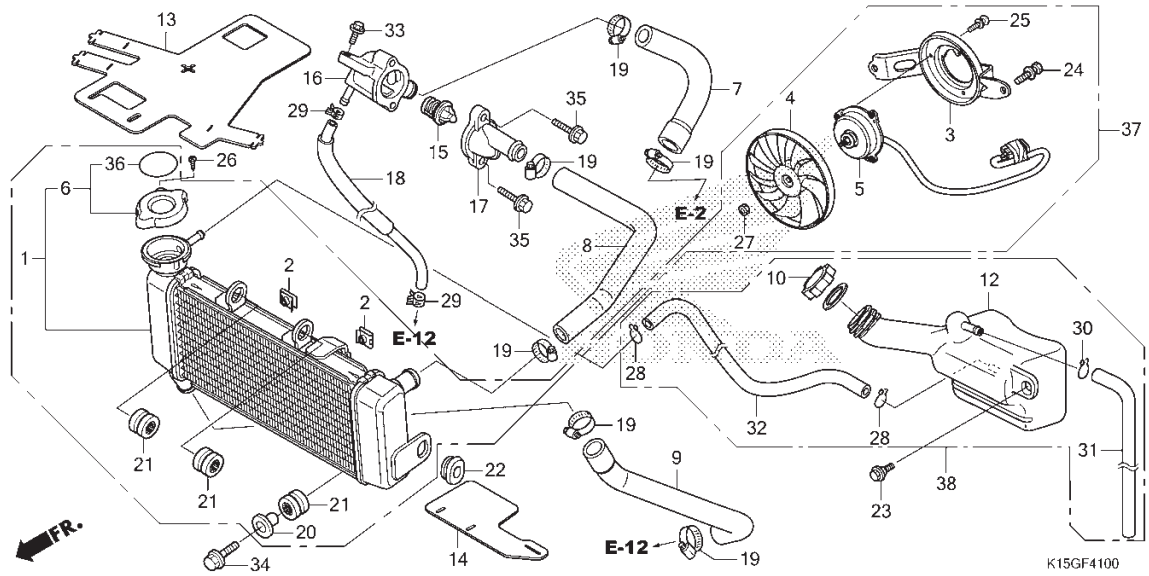

# F-41

# RADIATOR

3

No. Ref.	No. Part	Deskripsi	Jumlah CB150R (CB150R) 2015(G)	No. Seri	Kode Parts Catalog
27	94001-03000-0S	NUT, HEX., 3MM.....	1		
28	95002-02100	CLIP, TUBE(B10).....	2		
29	95002-41050-09	CLAMP, TUBE(D10.5).....	2		
30	95002-50000	CLIP, TUBE(C9).....	1		
31	95005-50480-30	TUBE, 5X480.....	1		
32	95005-55650-20	TUBE, 5.3X650 (95005-55001-20M)	1		
33	95701-06016-00	BOLT, FLANGE, 6X16.....	1		
34	95701-06022-01	BOLT, FLANGE, 6X22.....	1		
35	96001-06025-00	BOLT, FLANGE, 6X25.....	2		
36	19046-K15-921	LABEL, RADIATOR CAP.....	1		
37	1900B-K15-920	RADIATOR SET ASSY. ....	1		
38	1911A-K15-920	TANK RAD, RESERVE.....	1		