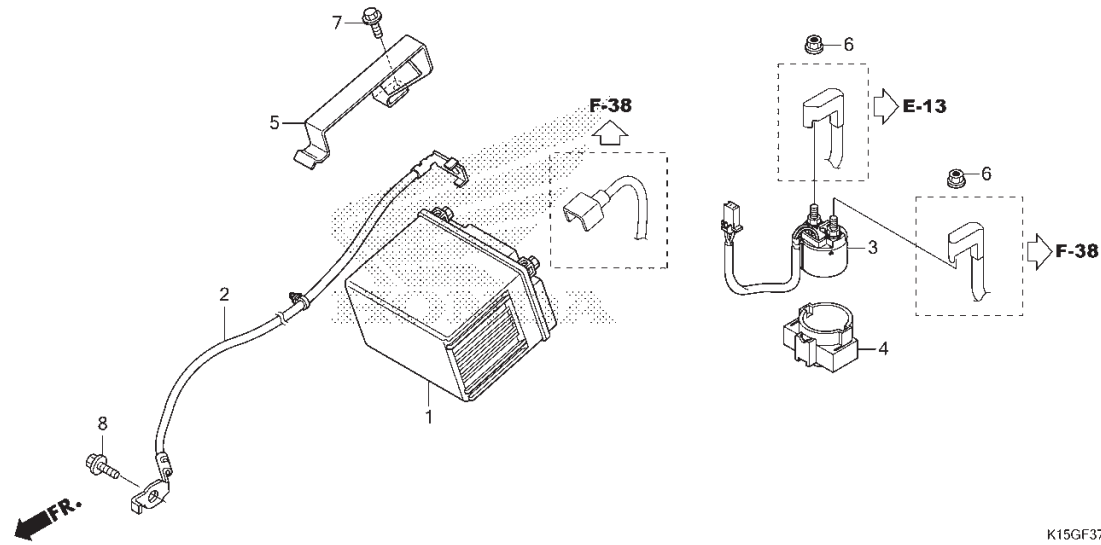

# F-37

# BATTERY

K15GF3700

No. Ref.	L.O.N.	(Nomor ref. relatif) Deskripsi	F.R.T.
1	610100	BATTERY.....	0,2
2	610110	CABLE, NEGATIVE BATTERY.....	0,3
3	615113	SWITCH, STARTER MAGNETIC.....	0,2

No. Ref.	No. Part	Deskripsi	Jumlah CB150R (CB150R) 2015(G)	No. Seri	Kode Parts Catalog
1	31500-KZR-601	BATTERY (YTZ6V) (YU).....	1		
	31500-KZR-602	BATTERY (GTZ6V) (YU).....	1		
2	32412-K15-920	CABLE, EARTH.....	1		
3	35850-K18-901	SWITCH ASSY., STARTER MAGNETIC	1		
4	35856-K15-901	RUBBER, SHOCK (MAGNETIC).....	1		
5	80102-K45-N00	BAND COMP., BATTERY.....	1		
6	94050-0600	NUT, FLANGE, 6MM.....	2		
7	95701-06012-08	BOLT, FLANGE, 6X12.....	1		
8	95701-06014-0	BOLT, FLANGE, 6X14.....	1		