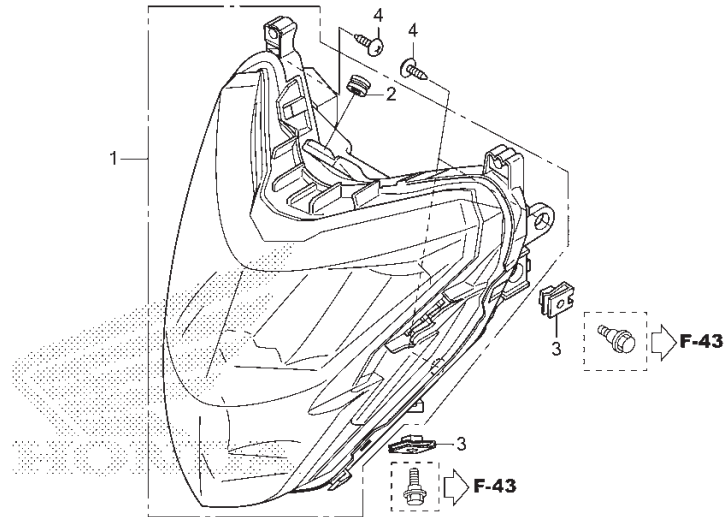

F-1

HEADLIGHT

K15GF0100

No. Ref.	L.O.N.	(Nomor ref. relatif) Deskripsi	F.R.T.

1	6161A7	HEADLIGHT UNIT.....	0,6
CATATAN: Tidak termasuk No.Ref. 2			

3

No. Ref.	No. Part	Deskripsi	Jumlah CB150R (CB150R) 2015(G)	No. Seri	Kode Parts Catalog
1	3310A-K15-920	HEADLIGHT ASSY. SET.....	1		
2	83545-KCJ-690	RUBBER, SIDE COVER.....	1		
3	90305-GK8-000	NUT, CLIP, 6MM.....	4		
4	93903-25220	SCREW, TAPPING, 5X12.....	4