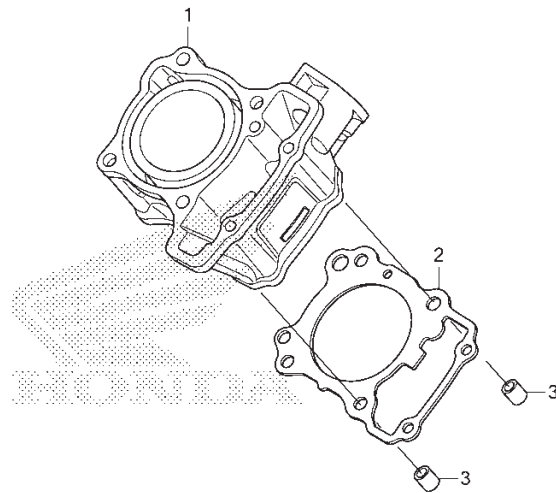

E-5

CYLINDER

FR.

K15GE0500

No. Ref.	L.O.N.	(Nomor ref. relatif) Deskripsi	F.R.T.
1	1111A5	CYLINDER	2,5
2	111102	GASKET, CYLINDER	2,4

No. Ref.	No. Part	Deskripsi	Jumlah CB150R (CB150R) 2015(G)	No. Seri	Kode Parts Catalog
1	12100-K56-N00	CYLINDER COMP.	1		
2	12191-K56-N01	GASKET, CYLINDER	1		
3	94301-10120	DOWEL PIN, 10X12	2		