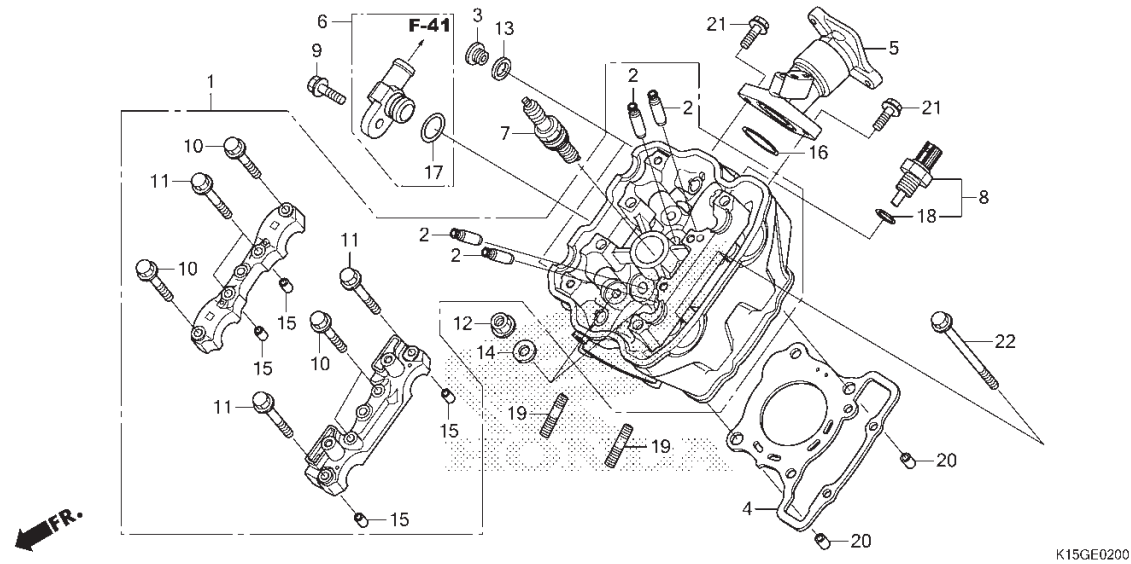

E-2

CYLINDER HEAD

K15GE0200

No. Ref.	No. Part	Deskripsi	Jumlah CB150R (CB150R) 2015(G)	No. Seri	Kode Parts Catalog
20	94301-10120	DOWEL PIN, 10X12	2		
21	95701-06022-01	BOLT, FLANGE, 6X22	2		
22	95701-06115-00	BOLT, FLANGE, 6X115	2		