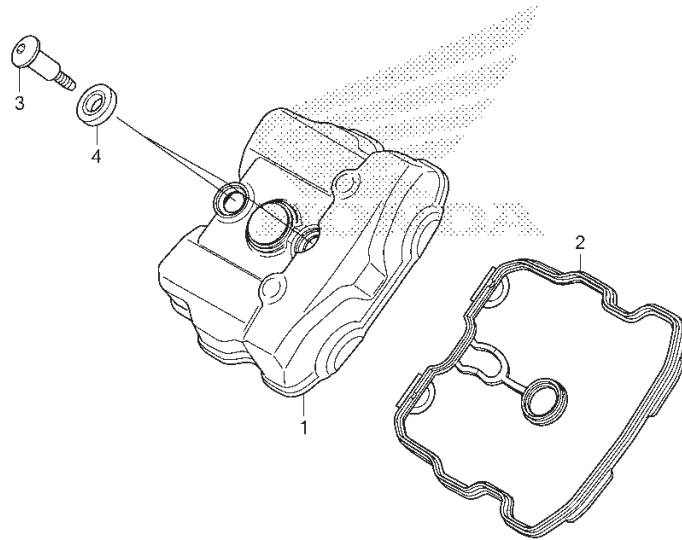

E-1

CYLINDER HEAD COVER

No. Ref.	L.O.N.	(Nomor ref. relatif) Deskripsi	F.R.T.
1	1111C4	COVER, CYLINDER HEAD	1,0
2	1111D2	GASKET, CYLINDER HEAD COVER	1,0

FR. ←

K15GE0100

No. Ref.	No. Part	Deskripsi	Jumlah CB150R (CB150R) 2015(G)	No. Seri	Kode Parts Catalog
1	12311-K56-N00	COVER, CYLINDER HEAD	1	----- IN	
2	12391-K56-N00	GASKET COMP., CYLINDER HEAD COVER	1		
3	90017-KGH-900	BOLT, HEAD COVER	2		
4	90543-MV9-671	RUBBER, MOUNTING	2		