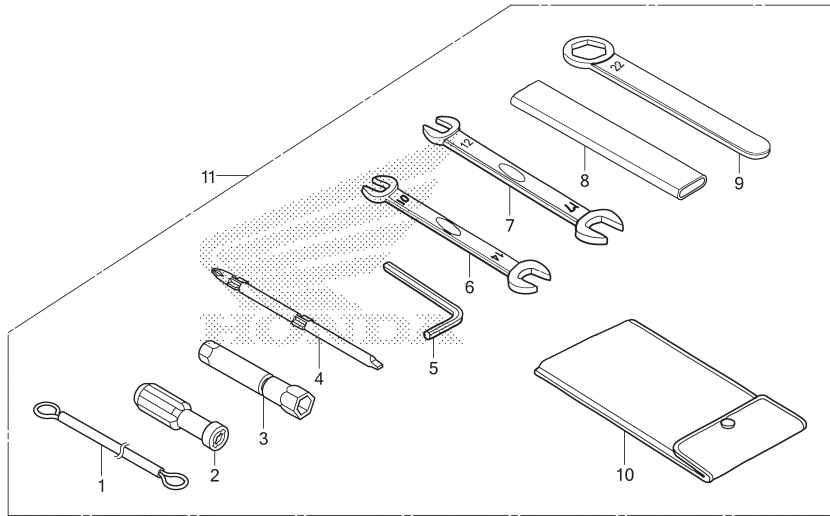

F-48

TOOLS

K158F4800

No. Ref.	L.O.N.	(Nomor ref. relatif) Deskripsi	F.R.T.
----------	--------	-----------------------------------	--------

TIDAK ADA INFORMASI

No. Ref.	No. Part	Deskripsi	Jumlah CB150R 2012	No. Seri	Kode Parts Catalog
1	77236-KAZ-780	WIRE, HELMET SET	1		
2	89103-538-000	GRIP	1		
3	89216-KPP-900	WRENCH, SPARK PLUG	1		
4	89217-KGH-600	DRIVER, SCREW	1		
5	89221-429-000	WRENCH, HEX., 5MM	1		
6	99001-10140	SPANNER, 10X14	1		
7	99001-12170	SPANNER, 12X17	1		
8	99006-12000	HANDLE, EYE WRENCH, 12MM	1		
9	99006-22000	WRENCH, EYE, 22MM	1		
10	99008-01600	BAG, TOOL, 160MM	1		
11	89010-K15-900	TOOL SET	1		