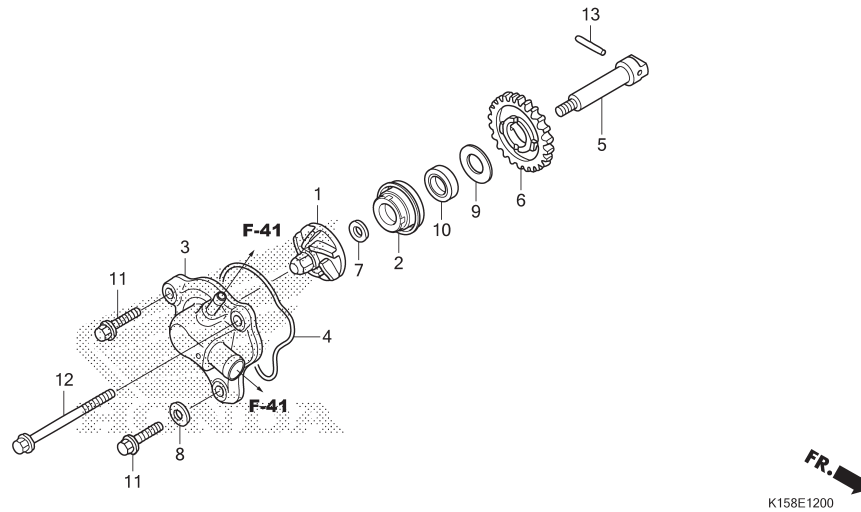

E-12

WATER PUMP

No. Ref.	L.O.N.	(Nomor ref. relatif) Deskripsi	F.R.T.
1	114105	IMPELLER, WATER PUMP	0,3
2	114110	MECHANICAL SEAL, WATER PUMP	0,7
3		(4)	
	1141B0	COVER, WATER PUMP	0,3
5	1141E7	SHAFT, WATER PUMP	0,6
6	114142	SPROCKET OR GEAR, WATER PUMP DRIVEN .	0,6
10	1141D1	OIL SEAL, IMPELLER SHAFT	0,7

No. Ref.	No. Part	Deskripsi	Jumlah CB150R 2012	No. Seri	Kode Parts Catalog
1	19215-KGH-900	IMPELLER, WATER PUMP	1		
2	19217-P72-014	SEAL, MECHANICAL	1		
3	19220-K15-901	COVER COMP., WATER PUMP	1		
4	19226-KGH-901	GASKET, WATER PUMP COVER	1		
5	19241-KGH-901	SHAFT, WATER PUMP	1		
6	19242-KPP-T00	GEAR, WATER PUMP DRIVEN(25T)	1		
7	90423-KW6-900	WASHER, 7X13X1.2	1		
8	90463-ML7-000	WASHER, SEALING, 6.5MM	1		
9	90608-072-001	WASHER, 12MM	1		
10	91205-KF0-005	OIL SEAL, 12X20X5 (AR)	1		
11	96001-06025-00	BOLT, FLANGE, 6X25	2		
12	96001-06065-00	BOLT, FLANGE, 6X65	1		
13	96220-40238	ROLLER, 4X23.8	1		