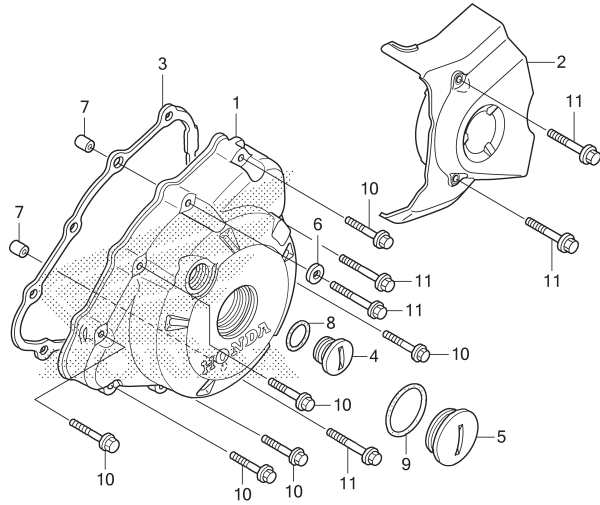

E-10

LEFT CRANKCASE COVER

K158E1000

No. Ref.	L.O.N.	(Nomor ref. relatif) Deskripsi	F.R.T.
1	1101A6	COVER, CRANKCASE :KIRI	0,4
2	1101B0	COVER, CRANKCASE :KIRI BELAKANG	0,1
3	1101A3	GASKET, CRANKCASE COVER :KIRI	0,3

No. Ref.	No. Part	Deskripsi	Jumlah CB150R 2012	No. Seri	Kode Parts Catalog
1	11341-KPP-T00	COVER, L. CRANKCASE.....	1		
2	11360-K15-900	COVER COMP., L. RR.....	1		
3	11395-KGH-901	GASKET, L. COVER.....	1		
4	90084-428-000	CAP, A.C. GENERATOR.....	1		
5	90087-KGH-900	CAP, 30MM.....	1		
6	90488-425-000	WASHER, SEALING, 6MM.....	1		
7	90702-KFM-901	DOWEL PIN, 8X12.....	2		
8	91303-377-001	O-RING, 13.8X2.5.....	1		
9	91356-KWV-000	O-RING, 30MM.....	1		
10	96001-06030-00	BOLT, FLANGE, 6X30.....	6		
11	96001-06040-00	BOLT, FLANGE, 6X40.....	5		