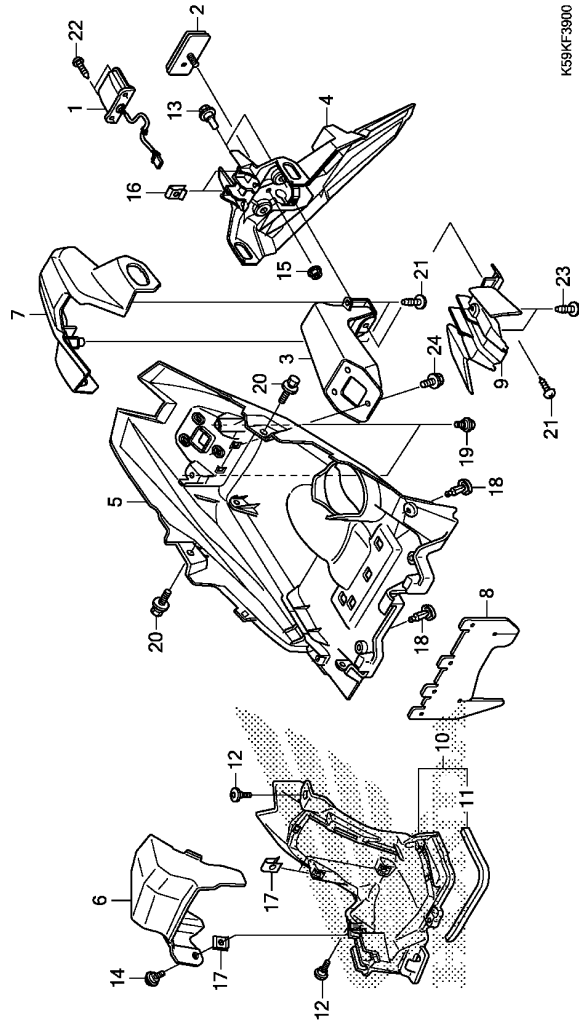

F-39

REAR FENDER/LICENSE LIGHT

Ref. No.	Part No.	Description	Reqd. QTY	Serial No.	Parts catalogue code
			ACB150		
			CBT		
			K		

22	93903-24480	SCREW, TAPPING, 4X16	2		
23	93903-35280	SCREW, TAPPING, 5X12	2		
24	95701-06012-07	BOLT, FLANGE, 6X12	3		