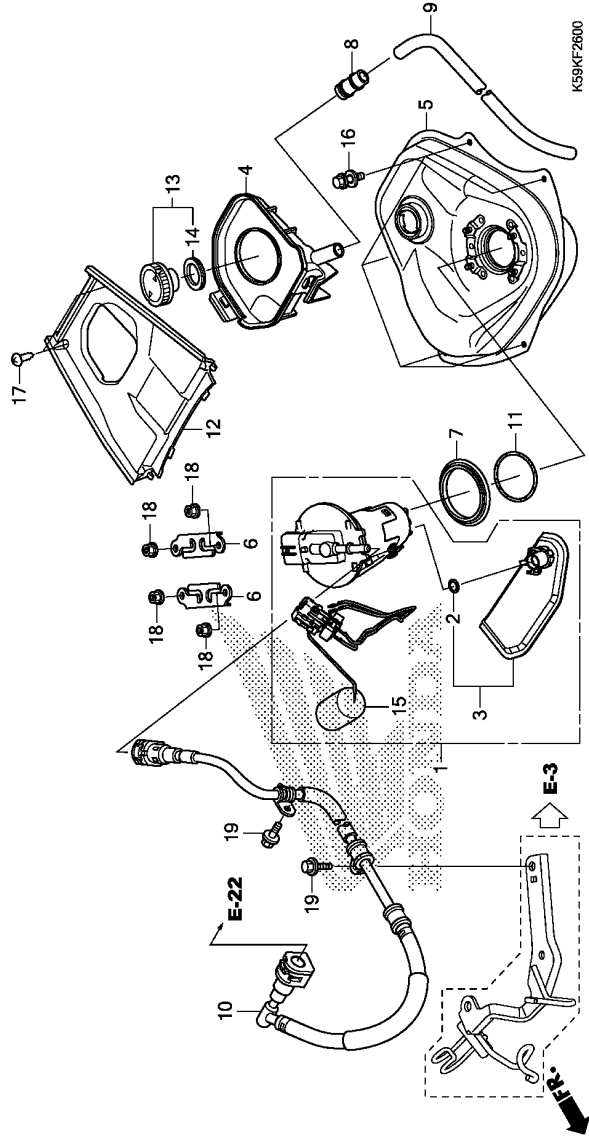

F-26

FUEL TANK

Ref. No.	L.O.N.	(Relative ref. Number)	Description	F.R.T.
1	310120	(7,11)	PUMP ASSY., FUEL	0.7
3	3101C7	(2)	FILTER, FUEL	0.8
4	3101A7		TRAY, FUEL TANK	0.4
5	310100		TANK, FUEL	0.6
10	310162		HOSE, FUEL FEED	0.4
12	413121		COVER, FUEL TANK TOP	0.4
15	617105		FUEL TANK SENDING UNIT	0.8

Ref. No.	Part No.	Description	Reqd. QTY	Serial No.	Parts catalogue code
			ACB150 CBT K		
1	16700-K59-A71	PUMP UNIT, FUEL	1		
2	16706-GGL-J01	O-RING, 6.8X1.9	1		
3	16707-GGZ-J01	FILTER SET	1		
4	17505-K59-A70	TRAY, FUEL	1		
5	17510-K59-A10	TANK COMP., FUEL	1		
6	17517-GGL-J00	RETAINER, FUEL PUMP	2		
7	17518-GHB-601	SEAL, DUST(OHTUKA POLY-TECH)	1		
	17518-GHB-602	SEAL, DUST (PT. CATURINDO AGUNG JAYA RUB)	1		
	17518-GHB-603	SEAL, DUST (TSUANG HINE INDUSTRIAL)	1		
8	17525-KBN-900	JOINT, FUEL TUBE	1		
9	17526-K59-T10	TUBE, DRAIN	1		
10	17570-K59-A11	HOSE COMP., FUEL FEED	1		
11	17572-GHB-601	O-RING, FUEL PUMP(ARAI)	1		
	17572-GHB-602	O-RING, FUEL PUMP (PT. INDOKARLO PERKASA)	1		
12	17575-K59-A70	COVER, FUEL TANK	1		
13	17620-K29-J00	CAP COMP., FUEL FILLER	1		
14	17632-383-831	PACKING, FUEL FILLER CAP	1		
15	37800-K59-A71	FUEL UNIT	1		
16	93404-06012-00	BOLT-WASHER, 6X12	5		
17	93903-24480	SCREW, TAPPING, 4X16	2		
18	94050-06000	NUT, FLANGE, 6MM	4		
19	95701-06012-00	BOLT, FLANGE, 6X12	2		