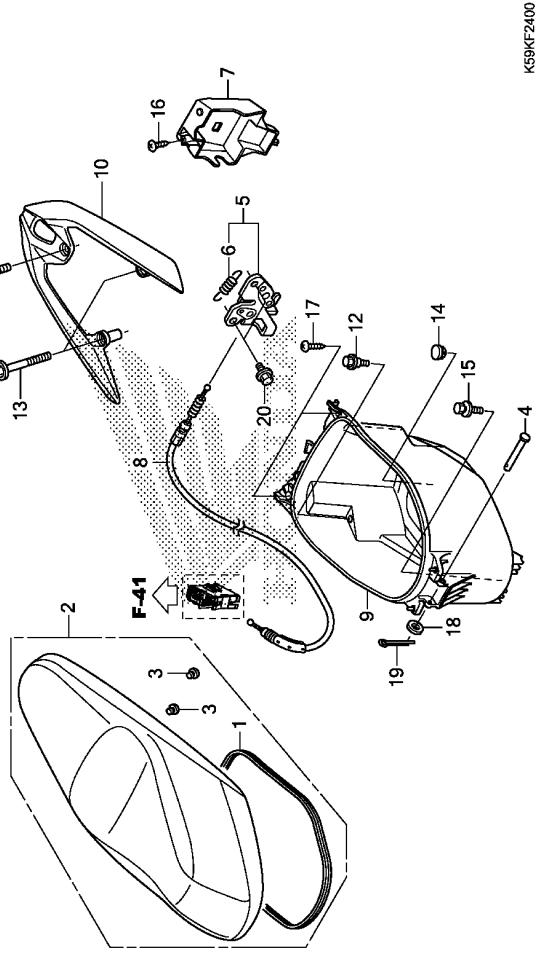

F-24

SEAT/LUGGAGE BOX

Ref. No.	L.O.N.	(Relative ref. Number)	Description	F.R.T.
2	4131E4	SEAT : DOUBLE	0.2
5	4131E8	CATCH, SEAT : REAR SIDE	0.6
8	811175	CABLE, SEAT LOCK	1.2
9	412102	BOX, LUGGAGE	0.2
10	4131F6	RAIL, GRAB : REAR	0.1

Ref. No.	Part No.	Description	Reqd. QTY		Serial No.	Parts catalogue code
			ACB150 CBT	K		
1	77115-K59-A70	RUBBER, SEAL	1		
2	77200-K59-A70	SEAT COMP., DOUBLE	1		
	77200-K59-H10	1		
3	77215-KW7-900	RUBBER C, SEAT SETTING	2		
4	77215-KZL-930	PIN, SEAT HINGE	1		
5	77230-K59-A10	LOCK COMP., SEAT	1		
6	77234-KYZ-900	SPRING, SEAT LOCK	1		
7	77237-K59-A70	COVER, SEAT CATCH	1		
8	77240-K59-A11	CABLE COMP., SEAT LOCK(HI-LEX)	1		
	77240-K59-A12	CABLE COMP., SEAT LOCK	1		
9	81250-K59-A70	BOX, LUGGAGE	1		
10	84100-K59-A70ZH	RAIL, RR. GRAB *NH303M*	1		
		MAT AXIS GRAY METALLIC	1		
11	90103-KEZ-900	BOLT, SPECIAL FLANGE, 8X20	1		
12	90111-162-000	BOLT, FLANGE, 6MM	2		
13	90161-KZR-600	BOLT, SPECIAL FLANGE, 8X60	2		
14	90656-GCC-000ZE	PLUG, HOLE *BLACK*	1		
15	93404-06012-00	BOLT-WASHER, 6X12	1		
16	93903-24310	SCREW, TAPPING, 4X12	1		
17	93903-24480	SCREW, TAPPING, 4X16	2		
18	94101-08000	WASHER, PLAIN, 8MM	1		
19	94201-16180	PIN, SPLIT, 1.6X18	1		
20	95701-06012-00	BOLT, FLANGE, 6X12	2		