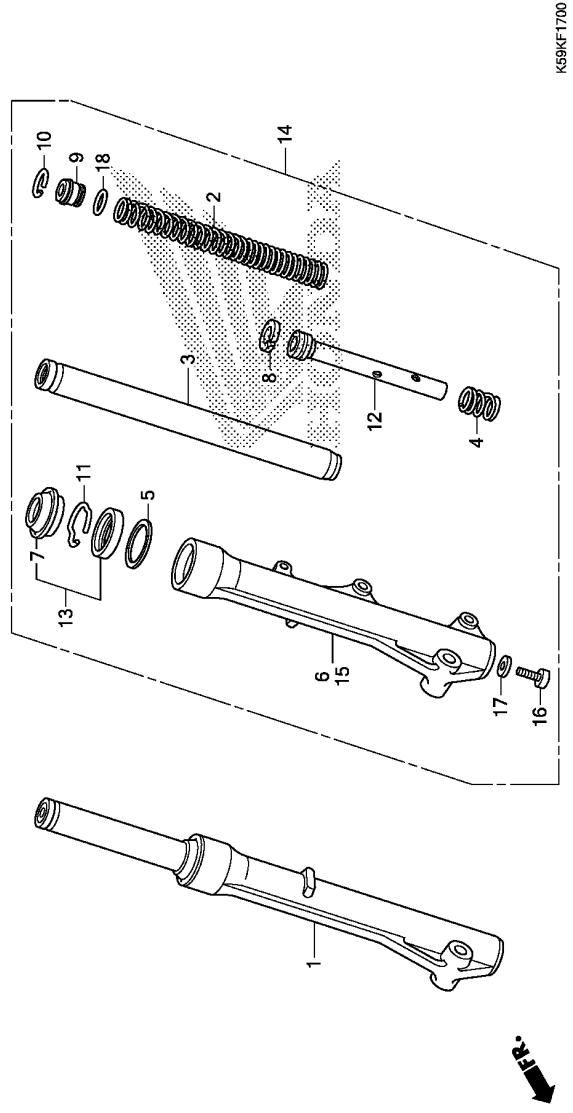

F-17

FRONT FORK

Ref. No.	L.O.N.	(Relative ref. Number)	Description	F.R.T.
1	5111C3		FORK ASSY., FRONT :RIGHT	0.3
2	5111C5		SPRING, FRONT FORK :LEFT	0.5
	5111C6		SPRING, FRONT FORK :RIGHT	0.5
	5111C7		SPRING, FRONT FORK :BOTH	0.8
3		(4,5,8,12)		
	5111G2		PIPE, FRONT FORK :LEFT	0.6
	5111G3		PIPE, FRONT FORK :RIGHT	0.6
	5111G4		PIPE, FRONT FORK :BOTH	1.1
6	5111D2		CASE, BOTTOM :RIGHT	0.7
13	5111E7		SEAL SET, FRONT FORK :LEFT	0.7
	5111E8		SEAL SET, FRONT FORK :RIGHT	0.7
	5111E9		SEAL SET, FRONT FORK :BOTH	1.3
14	5111C2		FORK ASSY., FRONT :LEFT	0.3
15	5111C4		FORK ASSY., FRONT :BOTH	0.4
	5111D1		CASE, BOTTOM :LEFT	0.7
	5111D3		CASE, BOTTOM :BOTH	1.3

Ref. No.	Part No.	Description	Reqd. QTY	Serial No.	Parts catalogue code
			ACB150 CBT K		
1	51400-K59-A71	FORK ASSY., R. FR.	1		
2	51401-KZR-601	SPRING, FR. FORK(SHOWA)	2		
3	51410-KZL-A01	PIPE COMP., FR. FORK(SHOWA)	2		
4	51412-GN5-901	SPRING, REBOUND(SHOWA)	2		
5	51412-KWB-601	RING, BACK UP	2		
6	51420-K59-A71	CASE COMP., R. FR. BOTTOM	1		
7	51425-GN5-901	SEAL, DUST(SHOWA)	2		
8	51437-KWB-601	RING, PISTON	2		
9	51454-KEV-881	SEAT B, SPRING	2		
10	51456-KPH-901	RING, STOPPER	2		
11	51466-065-901	RING, OIL SEAL STOPPER(SHOWA)	2		
12	51470-K81-N01	PIPE, SEAT(SHOWA)	2		
13	51490-KGH-901	SEAL SET, FR. FORK(SHOWA)	2		
14	51500-K59-A71	FORK ASSY., L. FR.	1		
15	51520-K59-A71	CASE COMP., L. FR. BOTTOM	1		
16	90116-KV3-701	BOLT, SOCKET, 8MM(SHOWA)	2		
17	90544-283-000	WASHER, SPECIAL, 8MM(SHOWA)	2		
18	91356-GM0-003	O-RING, 15.8X2.4(SHOWA)	2		