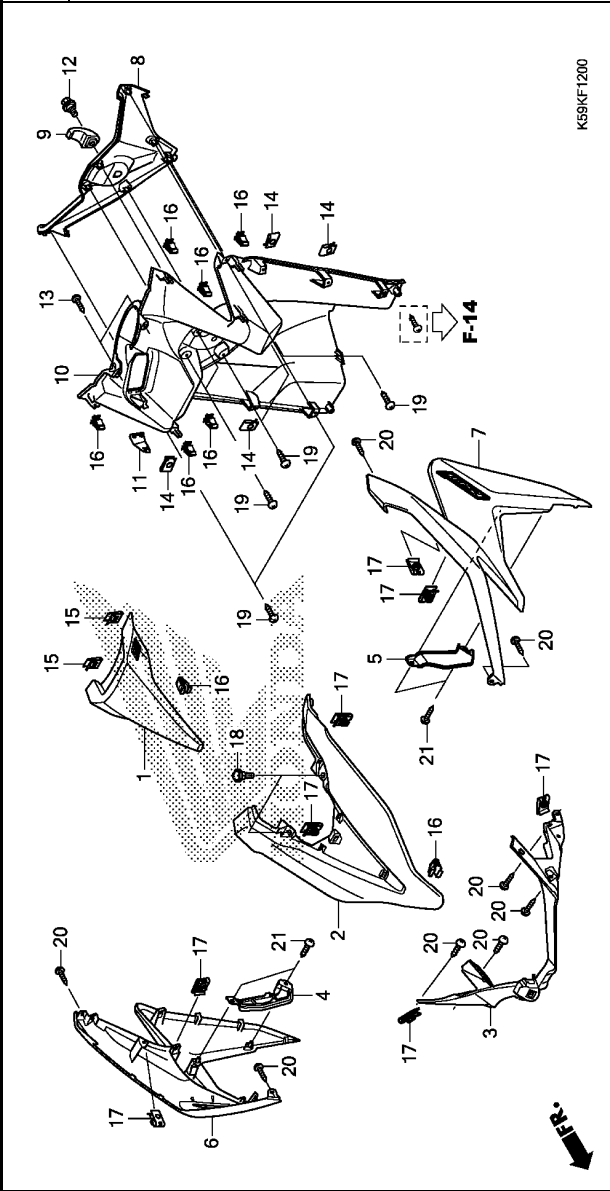

F-12

FRONT COVER

Ref. No.	L.O.N.	(Relative ref. Number)	Description	F.R.T.
1	413122		COVER, FRONT CENTER	0.1
2	4111E3		COVER, FRONT	0.4
3	4111BE		GARNISH, FRONT COVER	0.4
6	4111U8	(4)	COVER, FRONT :RIGHT	0.3
7	4111U7	(5)	COVER, FRONT :LEFT	0.3
	4111U9		COVER, FRONT :BOTH	0.4
8	4131ES		COVER, FRONT INNER :CENTER	0.4
10	411150		PANEL, INNER	0.4

K59KF1200

Ref. No.	Part No.	Description	Reqd. QTY	Serial No.	Parts catalogue code
			ACB150 CBT K		
1	64200-K59-H10ZA	COVER SET, FR. TOP(WL)	1		
2	64301-K59-A70ZC	*NH1*.....BLACK	1		
		NH436M			
	64301-K59-A70ZL	MAT GUNPOWDER BLACK METALLIC	1		
	64301-K59-A70ZP	*R378M*MAT SOLAR RED METALLIC	1		
	64301-K59-A70ZS	*NH341P*.PEARL FADELESS WHITE	1		
		NHA40M			
3	64303-K59-A70ZD	MAT CRYPTON SILVER METALLIC	1		
		GARNISH, FR.			
		TBLACK	1		
4	64330-K59-A70ZC	GARNISH, R. INNER	1		
		TBLACK	1		
5	64430-K59-A70ZC	GARNISH, L. INNER	1		
		TBLACK	1		
6	64500-K59-H10ZA	COVER SET, R. FR.(WL)	1		
		*R378M*MAT SOLAR RED METALLIC	1		
	64500-K59-H10ZB	*NH436M*	1		
		MAT GUNPOWDER BLACK METALLIC	1		
	64500-K59-H10ZC	*NH341P*.PEARL FADELESS WHITE	1		
	64500-K59-H10ZD	*NHA40M*	1		
		MAT CRYPTON SILVER METALLIC	1		
7	64600-K59-H10ZA	COVER SET, L. FR.(WL)	1		
		*R378M*MAT SOLAR RED METALLIC	1		
	64600-K59-H10ZB	*NH436M*	1		
		MAT GUNPOWDER BLACK METALLIC	1		
	64600-K59-H10ZC	*NH341P*.PEARL FADELESS WHITE	1		