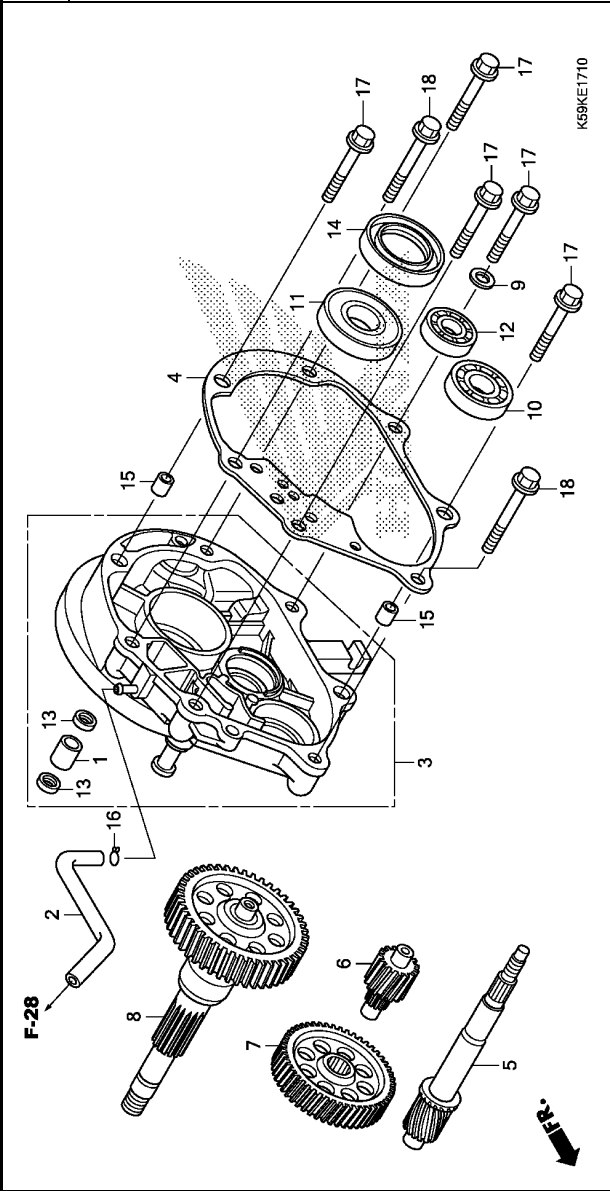

E-17-10

TRANSMISSION

Ref. No.	L.O.N.	(Relative ref. Number)	Description	F.R.T.
3	2101A2		CASE, TRANSMISSION	1.2
4	2101A3		GASKET, TRANSMISSION CASE	0.8
5	2101E9		SHAFT, DRIVE	1.1
6	2101A4		COUNTERSHAFT, TRANSMISSION	0.8
7	2101A5		GEAR, COUNTER	0.8
8	210170		SHAFT, FINAL GEAR	0.8
10	2101F1		BEARING, DRIVESHAFT :RIGHT	1.0
11	2101J1	(14)	BEARING, DRIVESHAFT :BOTH	1.2
	2101E6		BEARING, FINAL GEAR SHAFT :RIGHT	1.0
	2101J0		BEARING, FINAL GEAR SHAFT :BOTH	1.1
12	2101C8		BEARING, COUNTERSHAFT :RIGHT	1.0
	2101C9		BEARING, COUNTERSHAFT :BOTH	1.1

Ref. No.	Part No.	Description	Reqd. QTY	Serial No.	Parts catalogue code
			ACB150 CBT K		
1	11204-KGF-900	SLEEVE, RR. BRAKE CAM	1		
2	11211-KWN-980	TUBE, MISSION BREATHER	1		
3	21200-KZR-600	CASE COMP., TRANSMISSION	1		
4	21395-KZR-600	GASKET, TRANSMISSION CASE	1		
5	23411-K59-A70	SHAFT, DRIVE(18T)	1		
6	23421-K59-A70	SHAFT, COUNTER	1		
7	23422-K59-A70	GEAR, COUNTER(53T)	1		
8	23430-K59-A70	GEAR COMP., FINAL(44T)	1		
9	90495-MN5-000	WASHER, SEALING, 8MM	1		
10	91004-KZR-601	BEARING, RADIAL BALL, 6202	1		
	91004-KZR-602	BEARING, RADIAL BALL, 6202 (FUJIKOSHI)	1		
11	91006-KAB-004	BEARING, RADIAL BALL, 6205-2NSG(FUJIKOSHI)	1		
	91009-KWN-901	BEARING, RADIAL BALL, 6205SUU (NTN)	1		
12	91006-KZR-601	BEARING, RADIAL BALL, 6201 (NTN)	1		
	91006-KZR-602	BEARING, RADIAL BALL, 6201 (NTN)	1		
13	91201-434-003	OIL SEAL, 14X20X3.2	1		
14	91204-K35-J01	OIL SEAL, 34X52X7 (ARAI)	2		
	91204-K59-A11	OIL SEAL, 34X52X7 (NOK)	1		
15	94501-10120	DOWEL PIN, 10X12	2		
16	95002-50000	CLIP, TUBE(C9)	1		