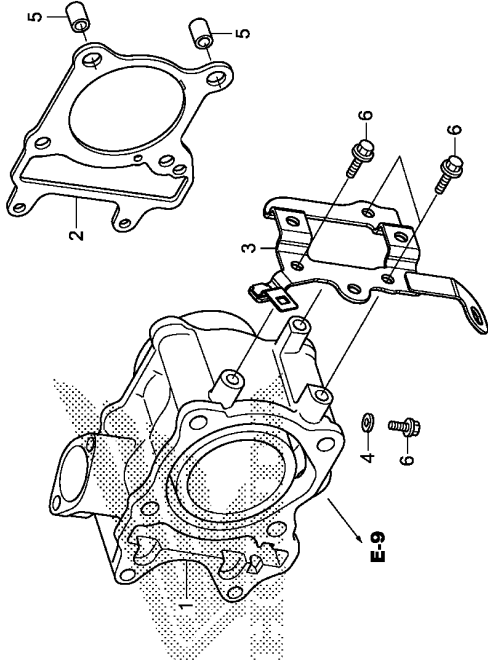

E-6

CYLINDER

Ref. No.	L.O.N.	(Relative ref. Number)	Description	F.R.T.
1	1111A5	CYLINDER -INCLUDES: Engine removal and installation	3.6
2	111102	GASKET, CYLINDER -INCLUDES: Engine removal and installation	3.5
3	6141C2	STAY, IGNITION COIL	0.2

K59KE0600

Ref. No.	Part No.	Description	Reqd. QTY		Serial No.	Parts catalogue code
			ACB150 CBT	K		
1	12100-K36-T00	CYLINDER COMP.	1			
2	12191-KZR-600	GASKET, CYLINDER	1			
3	30515-K35-V00	STAY COMP., IGNITION COIL	1			
4	90463-ML7-000	WASHER, SEALING, 6.5MM	1			
5	94301-10160	DOWEL PIN, 10X16	2			
6	95701-06014-00	BOLT, FLANGE, 6X14	4			