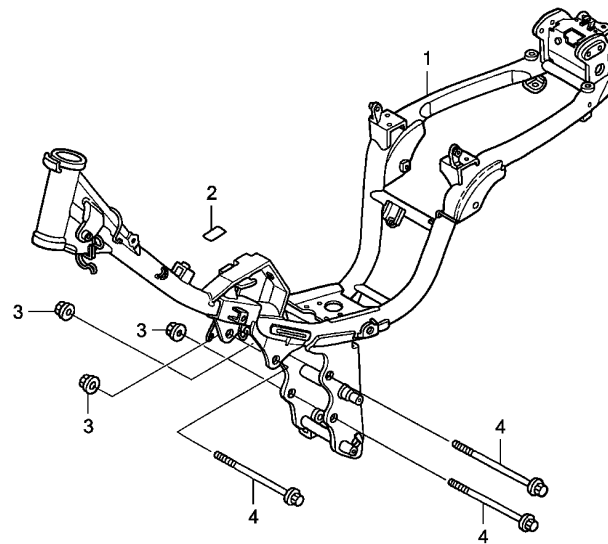

F-28

FRAME BODY

G14

KPGPF2800

Ref. No.	L.O.N.	(Relative ref. Number) Description	F.R.T.
1	410100	BODY, FRAME INCLUDES: Engine removal and installation	5.1

Ref. No.	Part No.	Description	Reqd. QTY ZN125M 9	Serial No.	Parts catalogue code
1	50100-KPG-960	BODY COMP., FRAME	1		
2	50383-KPG-900	CUSHION, C.D.I. UNIT	1		
3	94050-10080	NUT, FLANGE, 10MM	3		
4	95801-10110-08	BOLT, FLANGE, 10X110	3		