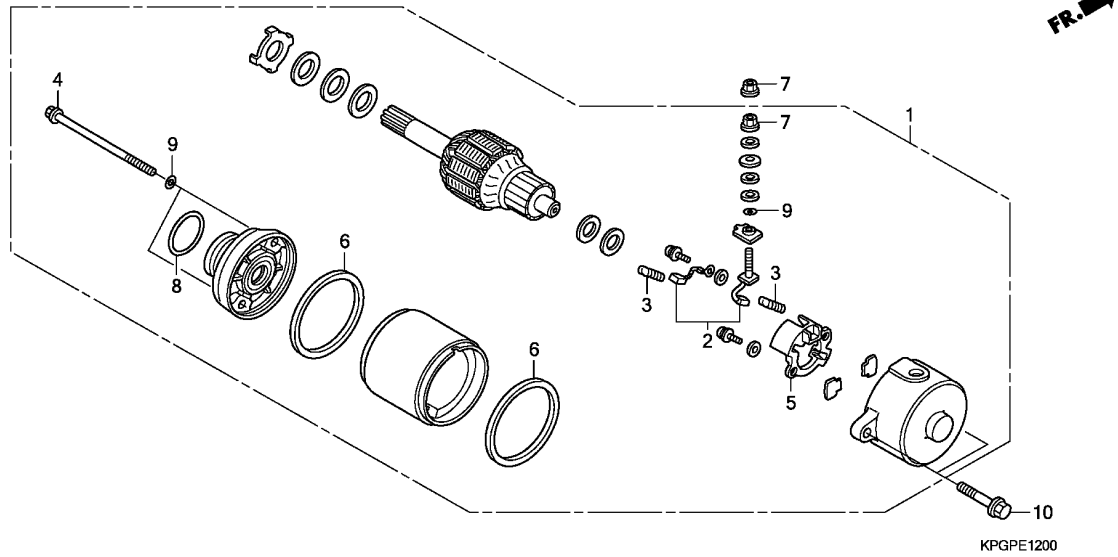

# STARTING MOTOR

**D14**

Ref. No.	L.O.N.	(Relative ref. Number) Description	F.R.T.
1	612105	MOTOR, STARTING .....	0.5
2		(3)	
	6121A4	TERMINAL, BRUSH(STARTER) .....	0.7
5	6121A5	HOLDER, BRUSH(STARTER) .....	0.7

Ref. No.	Part No.	Description	Reqd. QTY	Serial No.	Parts catalogue code
			ZN125M 9		
1	31200-KPW-901	MOTOR ASSY., STARTING .....	1		
2	31201-KPW-901	TERMINAL SET, BRUSH .....	1		
3	31204-KG8-004	SPRING, CARBON BRUSH .....	2		
4	31205-KPW-901	BOLT, SETTING .....	2		
5	31206-KPW-901	HOLDER SET, BRUSH .....	1		
6	31207-MBE-008	RING .....	2		
7	90071-MB0-000	NUT-WASHER, 6MM .....	2		
8	91309-425-003	O-RING, 24.4X3.1(ARAI) .....	1		
9	91320-MB0-000	O-RING .....	3		
10	95701-06025-00	BOLT, FLANGE, 6X25 .....	2		