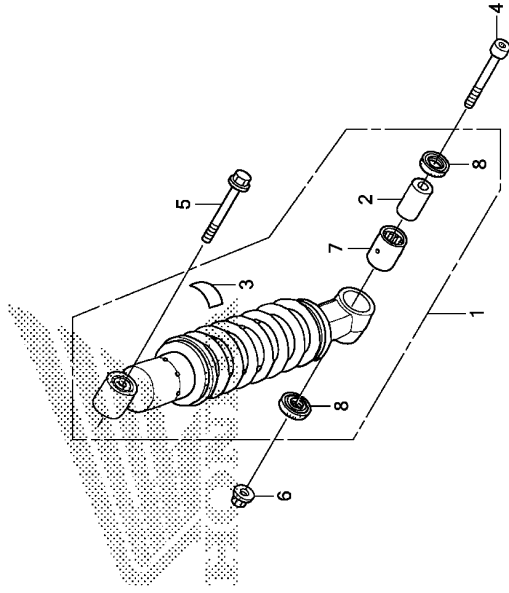

Ref. No.	L.O.N.	(Relative ref. Number)	F.R.T.
1	512115	CUSHION ASSY., REAR	0.4
7	5121D1	BEARING, REAR CUSHION	0.6

KRHBF3300

Ref. No.	Part No.	Description	Reqd. QTY	Serial No.	Parts catalogue code
1	52400-KRH-651	CUSHION ASSY., RR.	1		
2	52463-KRH-901	COLLAR, CUSHION CONNECTING ROD	1		
3	87516-KRH-901	LABEL, RR. DAMPER(ENGLISH)	1		
4	90107-MBL-610	BOLT, SOCKET, 10X57	1		
5	90155-KRH-900	BOLT, FLANGE, 10X52	1		
6	90304-KYA-601	NUT, FLANGE, 10MM (PT)	1		
7	91072-KRH-901	BEARING, NEEDLE, 17X24X20	1		
8	91262-KRH-901	DUST SEAL, 17X24X4	2		

Reqd. QTY
XR150
LEK
E

Parts catalogue code