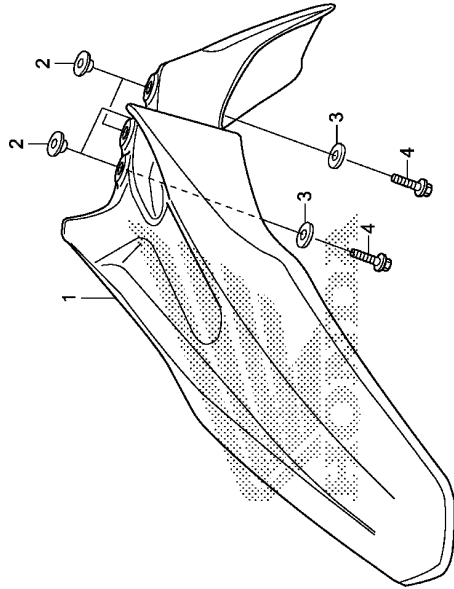

F-10

FRONT FENDER

F 8

Ref. No. L.O.N. (Relative ref. Number) Description F.R.T.

1 4131B7 FENDER, FRONT 0.1

F.R.

KRH8F1000

Ref. No.	Part No.	Description	Reqd. QTY	Serial No.	Parts catalogue code
1	61100-KRH-660ZA	FENDER, FR.	XR150		
		R134	LEK		
			E		
	61100-KRH-660ZB	*NH196*.....FIGHTING RED	1		
	61100-KRH-660ZC	*NH196*.....ROSS WHITE	1		
	61104-KRH-900	*NH1*.....BLACK	1		
2	90546-KRH-900	COLLAR, FENDER MOUNTING	4		
3	90546-KRH-900	WASHER, 6.5X20	4		
4	95701-06025-00	BOLT, FLANGE, 6X25	4		