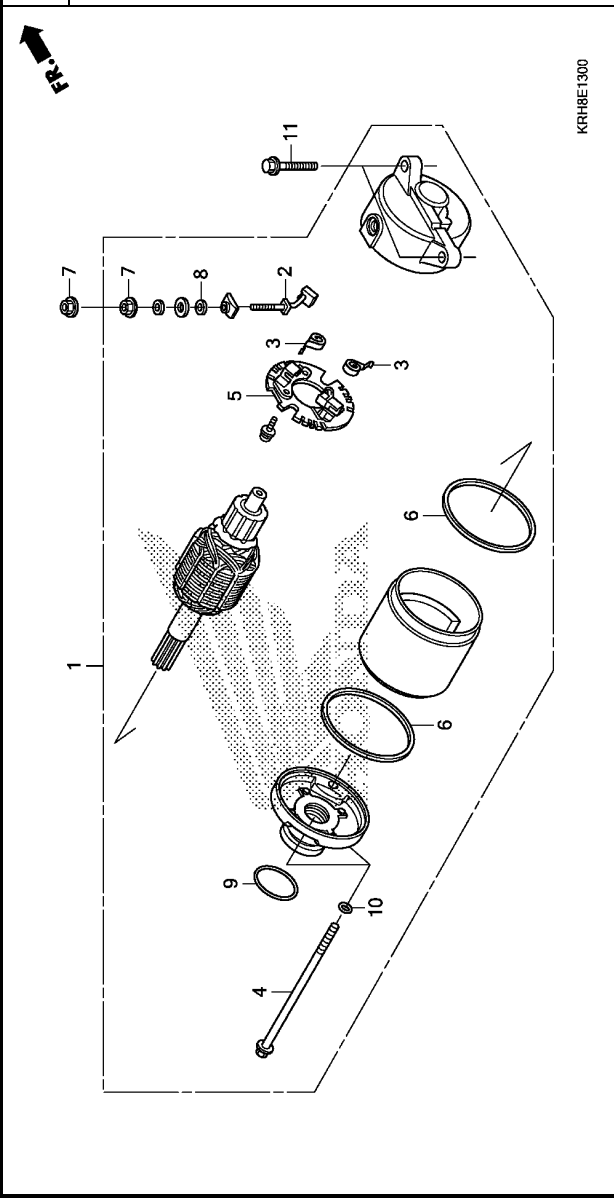

Ref. No.	L.O.N.	(Relative ref. Number)	Description	F.R.T.
1	612'105	(9)	MOTOR, STARTING	0.4
2	612'1A4	(3,6)	TERMINAL, BRUSH(STARTER)	0.6
5	612'1A5		HOLDER, BRUSH(STARTER)	0.6

Ref. No.	Part No.	Description	Reqd. QTY	Serial No.	Parts catalogue code
1	31200-KRH-651	MOTOR ASSY., STARTER	1		
2	31201-KVC-901	TERMINAL SET, BRUSH	1		
3	31204-KRH-651	SPRING, BRUSH	2		
4	31205-KYY-931	BOLT, SETTING	2		
5	31206-KRH-651	HOLDER SET, BRUSH	1		
6	31207-KRH-651	RING	2		
7	90071-K28-910	NUT-WASHER, 6MM	2		
8	91308-KRH-651	PACKING	1		
9	91309-KYY-931	O-RING, 24.4X3.1	1		
10	91320-KYY-931	O-RING	2		
11	95701-06022-00	BOLT, FLANGE, 6X22	2		